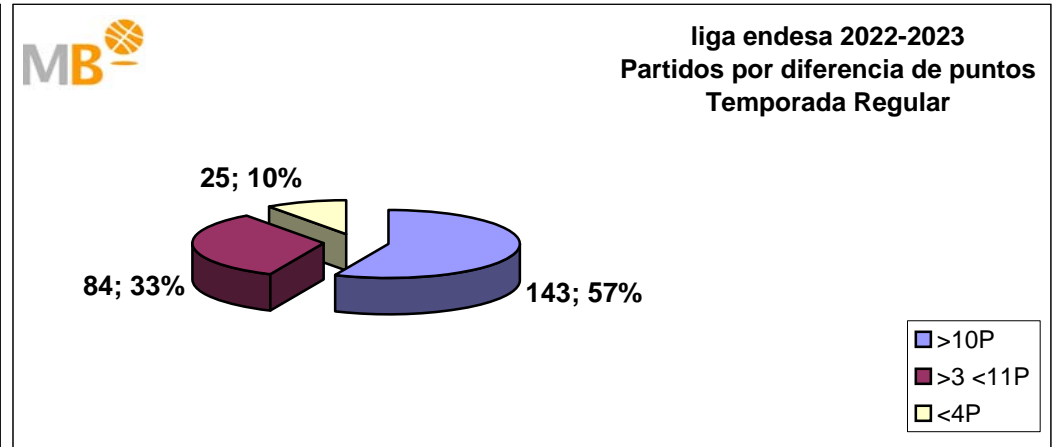

Temporada Regular 2022-2023

Partidos: **252**
07-abr-24

>10P	Partidos finalizados con una diferencia de más de 10 puntos
>15P	Partidos finalizados con una diferencia de más de 15 puntos
>20P	Partidos finalizados con una diferencia de más de 20 puntos
>3<11P	Partidos finalizados con una diferencia entre 4 y 10 puntos
<4P	Partidos finalizados con una diferencia de menos de 4 puntos
>10P	Partidos con una diferencia de >10P disminuyen un 14%
>15P	Partidos con una diferencia de >15P disminuyen un 13%
>20P	Partidos con una diferencia de >20P disminuyen un 5%
>3<11P	Partidos con una diferencia >3 <11P aumentan un 9%
<4P	Partidos con una diferencia de <4P aumentan un 5%

Partidos: **252**
19-abr-23