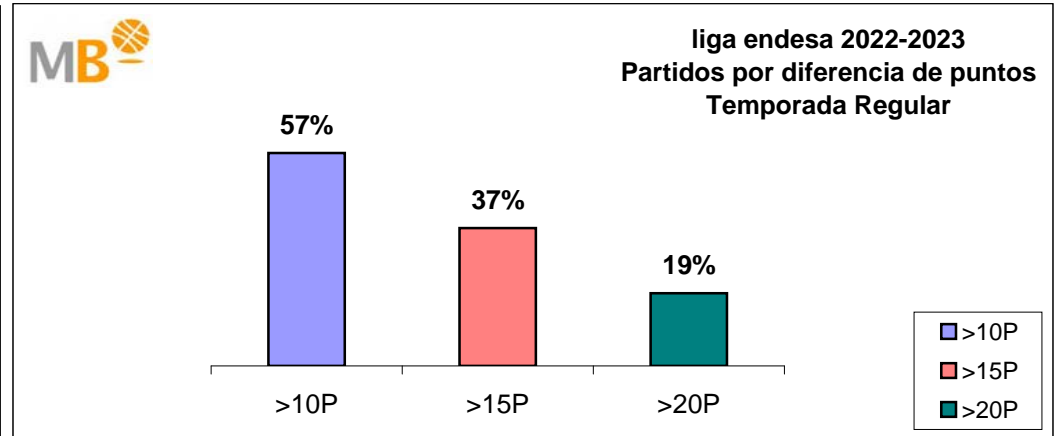

Temporada Regular 2022-2023

Partidos: **252**
07-abr-24

>10P	Partidos finalizados con una diferencia de más de 10 puntos
>15P	Partidos finalizados con una diferencia de más de 15 puntos
>20P	Partidos finalizados con una diferencia de más de 20 puntos
>3<11P	Partidos finalizados con una diferencia entre 4 y 10 puntos
<4P	Partidos finalizados con una diferencia de menos de 4 puntos
>10P	Partidos con una diferencia de >10P disminuyen un 14%
>15P	Partidos con una diferencia de >15P disminuyen un 13%
>20P	Partidos con una diferencia de >20P disminuyen un 5%
>3<11P	Partidos con una diferencia >3 <11P aumentan un 9%
<4P	Partidos con una diferencia de <4P aumentan un 5%

Partidos: **252**
19-abr-23