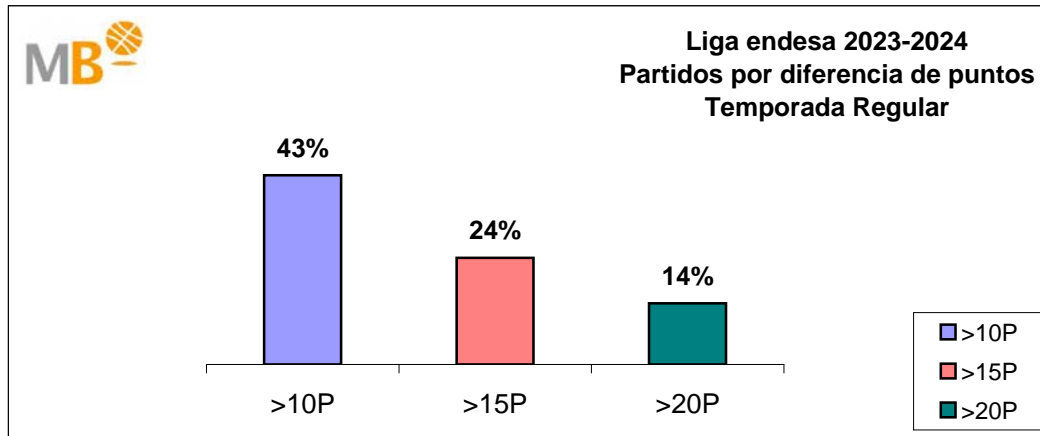

Temporada Regular 2022-2023

Partidos: **252**
07-abr-24

>10P	Partidos finalizados con una diferencia de más de 10 puntos
>15P	Partidos finalizados con una diferencia de más de 15 puntos
>20P	Partidos finalizados con una diferencia de más de 20 puntos
>3<11P	Partidos finalizados con una diferencia entre 4 y 10 puntos
<4P	Partidos finalizados con una diferencia de menos de 4 puntos
>10P	Partidos con una diferencia de >10P disminuyen un 14%
>15P	Partidos con una diferencia de >15P disminuyen un 13%
>20P	Partidos con una diferencia de >20P disminuyen un 5%
>3<11P	Partidos con una diferencia >3 <11P aumentan un 9%
<4P	Partidos con una diferencia de <4P aumentan un 5%

Partidos: **252**
19-abr-23