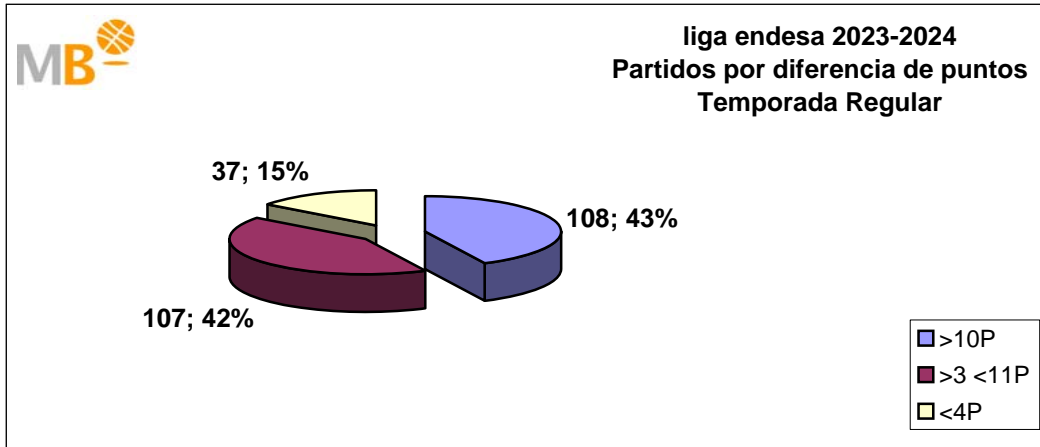

Temporada Regular 2023-2024