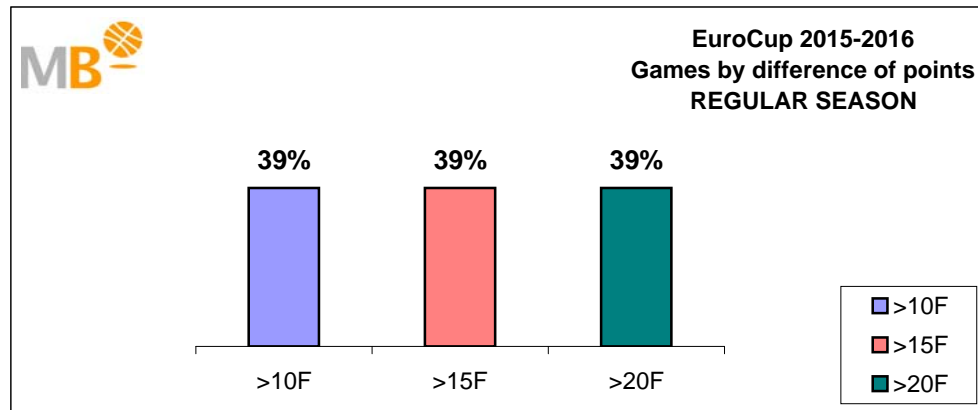

EUROCUP 2015-2016

EUROCUP 2014-2015

Games: 180

16-Dec-15

>10 F	Games finished with a difference of more than 10 points
>15 F	Games finished with a difference of more than 15 points
>20 F	Games finished with a difference of more than 20 points
>3<11 F	Games finished with a difference between 4 and 10 points
<4F	Games finished with a difference of less than 4 points

Games: 180

17-Dec-14