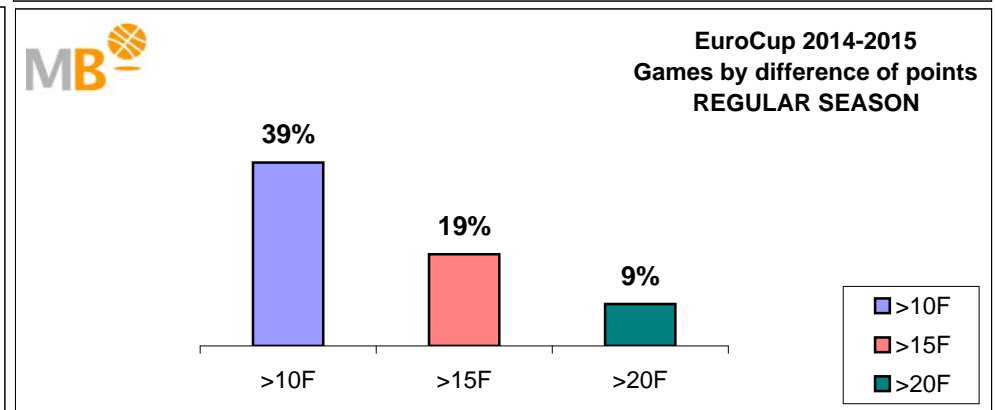

EUROCUP 2015-2016

EUROCUP 2014-2015

Games: 180

16-Dec-15

>10 F	Games finished with a difference of more than 10 points
>15 F	Games finished with a difference of more than 15 points
>20 F	Games finished with a difference of more than 20 points
>3<11 F	Games finished with a difference between 4 and 10 points
<4F	Games finished with a difference of less than 4 points

Games: 180

17-Dec-14