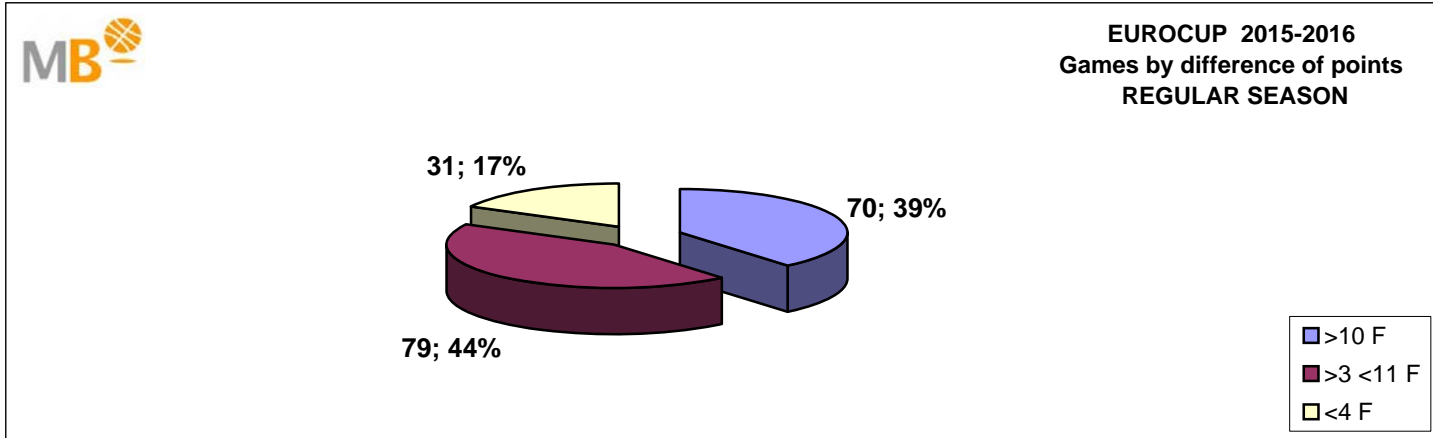

EUROCUP 2015-2016
REGULAR SEASON

- >10 F Games finished with a difference of more than 10 points
- >15 F Games finished with a difference of more than 15 points
- >20 F Games finished with a difference of more than 20 points
- >3<11 F Games finished with a difference between 4 and 10 points
- <4F Games finished with a difference of less than 4 points

Games: 180

16-Dec-15