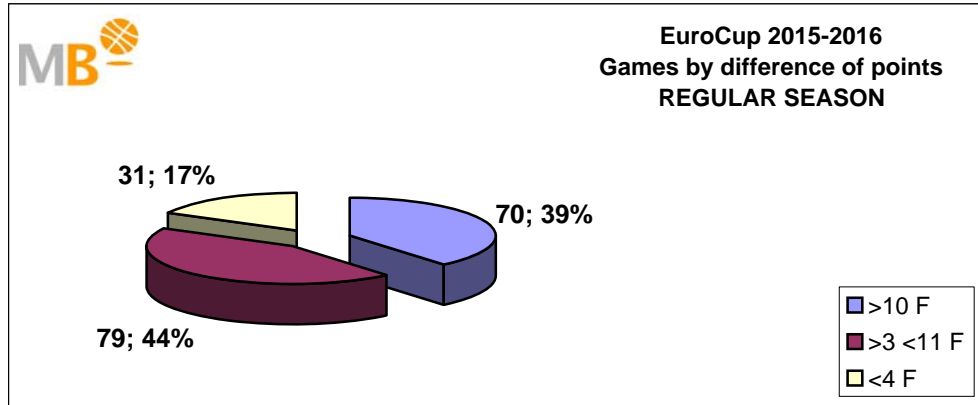

EUROCUP 2015-2016

EUROCUP 2014-2015

Games: 180

16-Dec-15

>10 F	Games finished with a difference of more than 10 points
>15 F	Games finished with a difference of more than 15 points
>20 F	Games finished with a difference of more than 20 points
>3<11 F	Games finished with a difference between 4 and 10 points
<4F	Games finished with a difference of less than 4 points

Games: 180

17-Dec-14