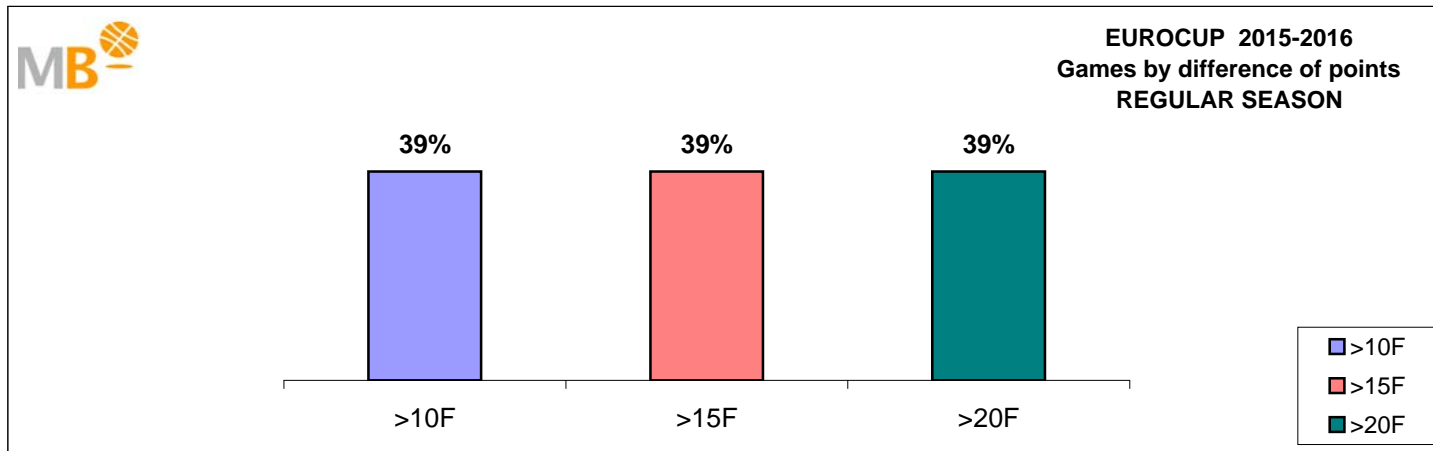

EUROCUP 2015-2016
REGULAR SEASON

- >10 F Games finished with a difference of more than 10 points
- >15 F Games finished with a difference of more than 15 points
- >20 F Games finished with a difference of more than 20 points
- >3<11 F Games finished with a difference between 4 and 10 points
- <4F Games finished with a difference of less than 4 points

Games: 180

16-Dec-15