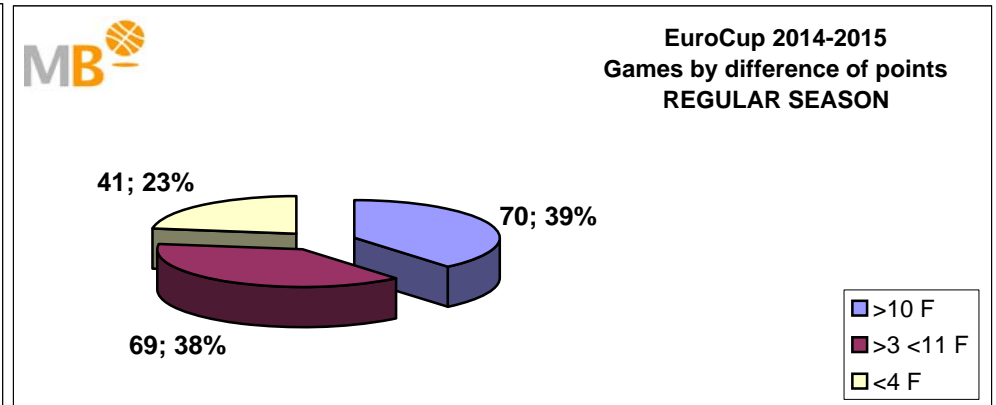

EUROCUP 2015-2016

EUROCUP 2014-2015

Games: 180

16-Dec-15

>10 F	Games finished with a difference of more than 10 points
>15 F	Games finished with a difference of more than 15 points
>20 F	Games finished with a difference of more than 20 points
>3<11 F	Games finished with a difference between 4 and 10 points
<4F	Games finished with a difference of less than 4 points

Games: 180

17-Dec-14