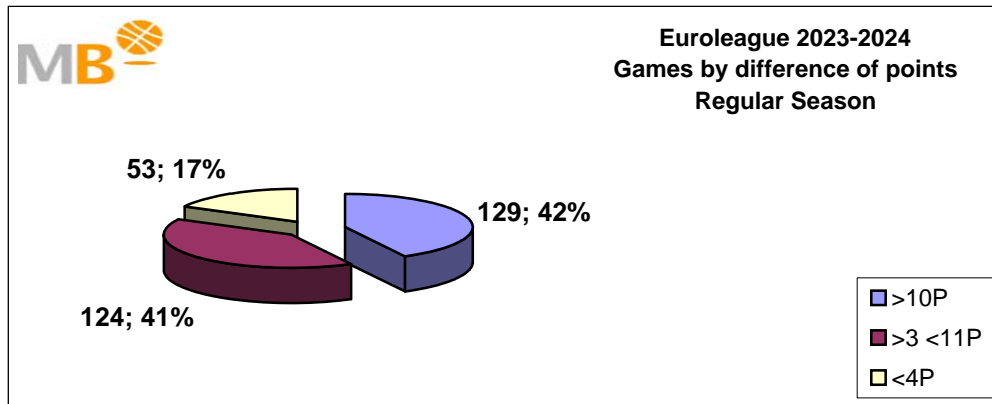

Euroleague

Regular Season

Games: 306
12-Apr-24

- >10P Games finished with a difference of more than 10 points
- >15P Games finished with a difference of more than 15 points
- >20P Games finished with a difference of more than 20 points
- >3<11P Games finished with a difference between 4 and 10 points
- <4P Games finished with a difference of less than 4 points

- >10P Matches with a difference of >10P **increase by 3%**
- >15P Matches with a difference of >15P **decreases a 2%**
- >20P Matches with a difference of >20P **increase by 1%**
- >3<11P Matches with a difference of >3<11P **decreases a 1%**
- <4P Matches with a difference of >4 **decreases a 2%**