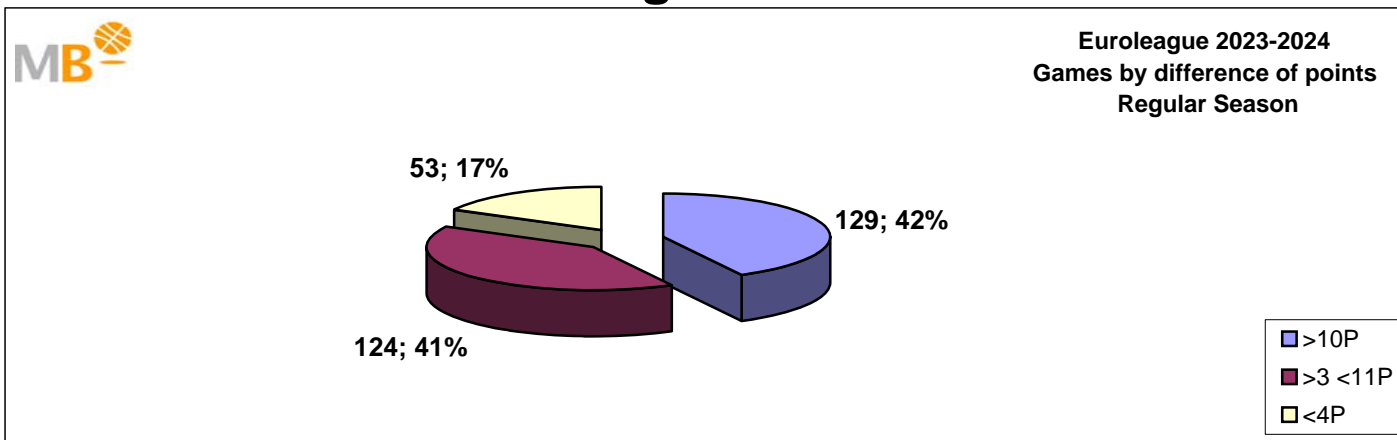

Euroleague 2023-2024

- >10P Games finished with a difference of more than 10 points
- >15P Games finished with a difference of more than 15 points
- >20P Games finished with a difference of more than 20 points
- >3<11P Games finished with a difference between 4 and 10 points
- <4P Games finished with a difference of less than 4 points

Games: 306

12-Apr-24