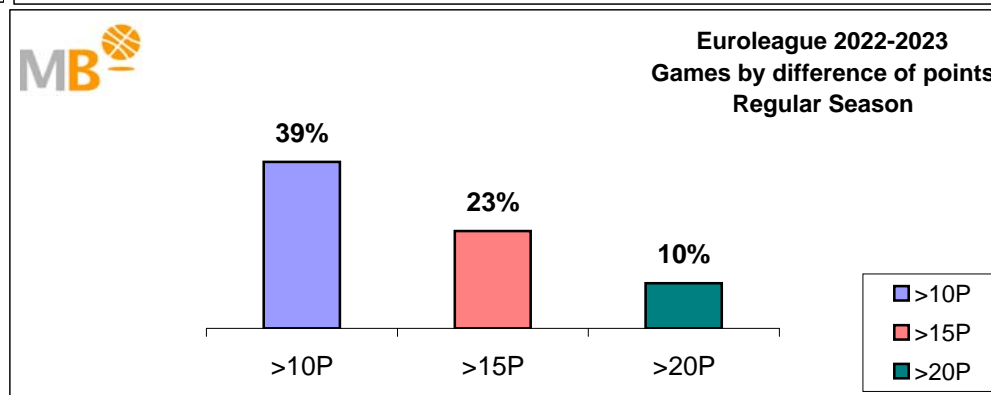

Euroleague

Regular Season

Games: 306
12-Apr-24

- >10P Games finished with a difference of more than 10 points
- >15P Games finished with a difference of more than 15 points
- >20P Games finished with a difference of more than 20 points
- >3<11P Games finished with a difference between 4 and 10 points
- <4P Games finished with a difference of less than 4 points

- >10P Matches with a difference of >10P **increase by 3%**
- >15P Matches with a difference of >15P **decreases a 2%**
- >20P Matches with a difference of >20P **increase by 1%**
- >3<11P Matches with a difference of >3<11P **decreases a 1%**
- <4P Matches with a difference of >4 **decreases a 2%**