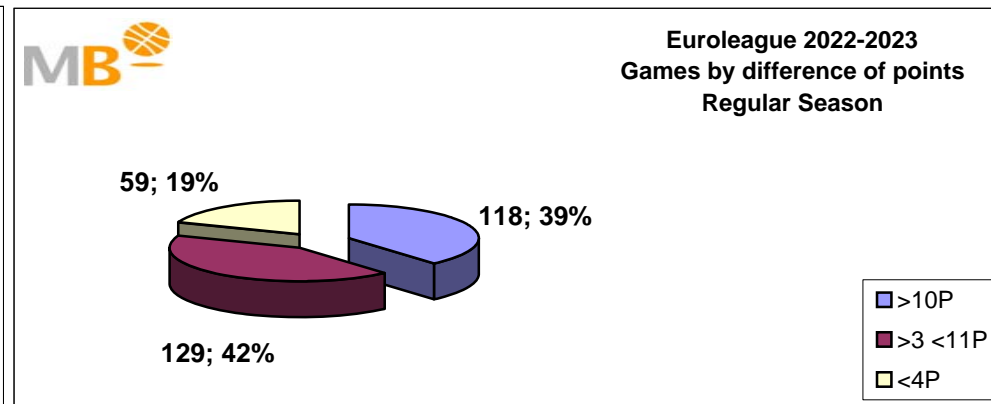

Euroleague

Regular Season

Games: 306
12-Apr-24

- >10P Games finished with a difference of more than 10 points
- >15P Games finished with a difference of more than 15 points
- >20P Games finished with a difference of more than 20 points
- >3<11P Games finished with a difference between 4 and 10 points
- <4P Games finished with a difference of less than 4 points

- >10P Matches with a difference of >10P **increase by 3%**
- >15P Matches with a difference of >15P **decreases a 2%**
- >20P Matches with a difference of >20P **increase by 1%**
- >3<11P Matches with a difference of >3<11P **decreases a 1%**
- <4P Matches with a difference of >4 **decreases a 2%**