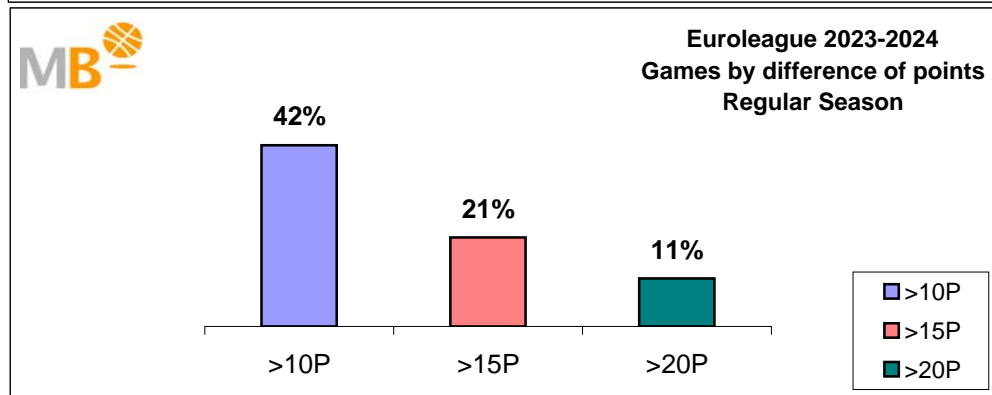

Euroleague

Regular Season

Games: 306
12-Apr-24

- >10P Games finished with a difference of more than 10 points
- >15P Games finished with a difference of more than 15 points
- >20P Games finished with a difference of more than 20 points
- >3<11P Games finished with a difference between 4 and 10 points
- <4P Games finished with a difference of less than 4 points

- >10P Matches with a difference of >10P **increase by 3%**
- >15P Matches with a difference of >15P **decreases a 2%**
- >20P Matches with a difference of >20P **increase by 1%**
- >3<11P Matches with a difference of >3<11P **decreases a 1%**
- <4P Matches with a difference of >4 **decreases a 2%**