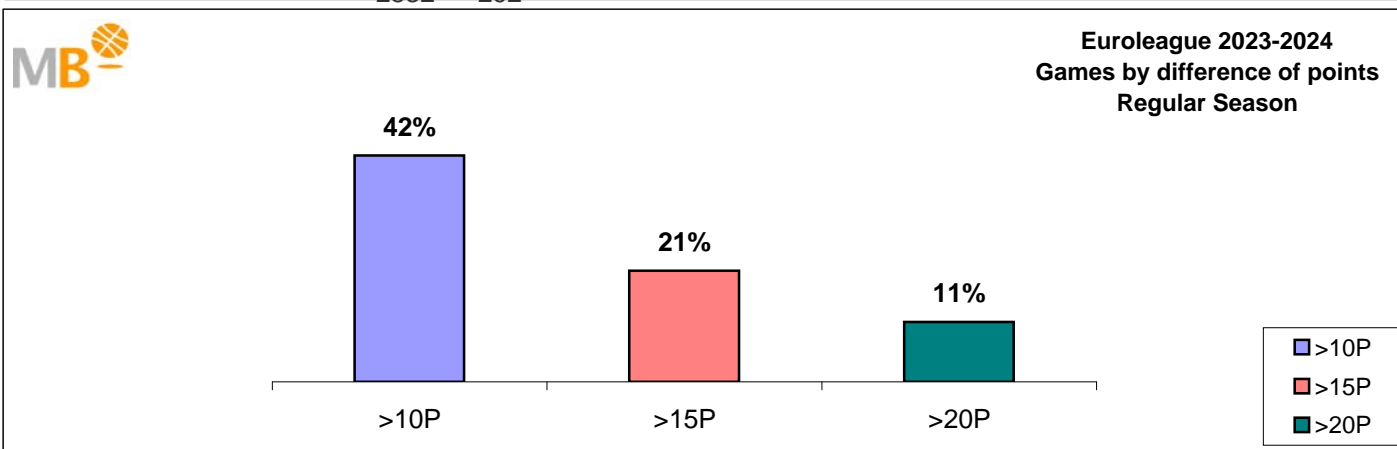

Euroleague 2023-2024

- >10P Games finished with a difference of more than 10 points
- >15P Games finished with a difference of more than 15 points
- >20P Games finished with a difference of more than 20 points
- >3<11P Games finished with a difference between 4 and 10 points
- <4P Games finished with a difference of less than 4 points

Games: 306

12-Apr-24