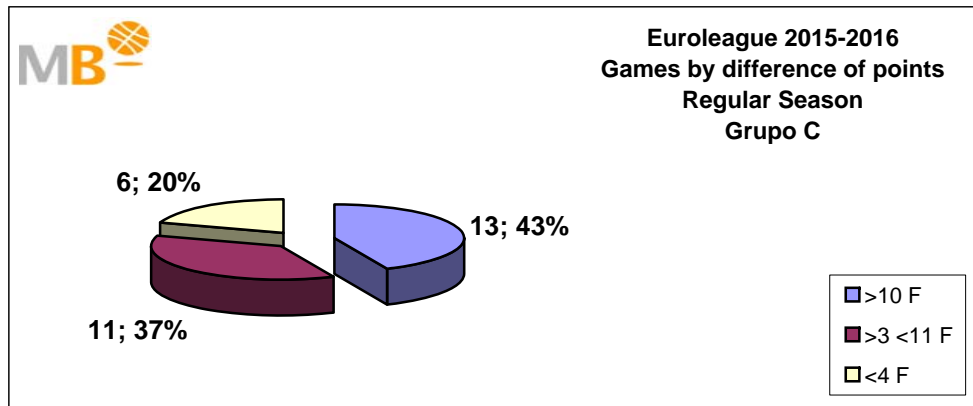

MagBasket

EL BALONCESTO DEL SIGLO XXI

EUROLEAGUE 2015-2016

- >10 F** Games finished with a difference of more than 10 points
- >15 F** Games finished with a difference of more than 15 points
- >20 F** Games finished with a difference of more than 20 points
- >3<11 F** Games finished with a difference between 4 and 10 points
- <4F** Games finished with a difference of less than 4 points

Games: 120

18-Dec-15

MagBasket

EL BALONCESTO DEL SIGLO XXI

EUROLEAGUE 2015-2016

REGULAR SEASON

Games: 120

18-Dec-15

- >10 F Games finished with a difference of more than 10 points
- >3 <11 F Games finished with a difference between 4 and 10 points
- <4 F Games finished with a difference of less than 4 points

MagBasket