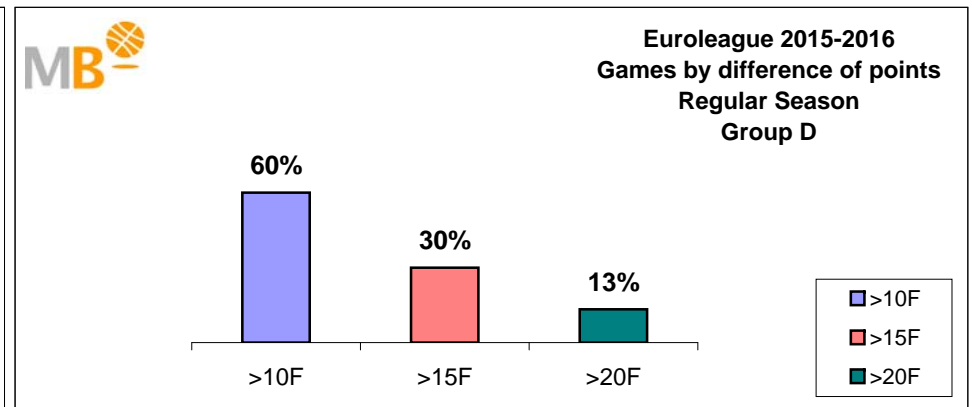

MagBasket

EL BALONCESTO DEL SIGLO XXI

EUROLEAGUE 2015-2016

REGULAR SEASON

Games: 120
18-Dec-15

>10 F	Games finished with a difference of more than 10 points
>15 F	Games finished with a difference of more than 15 points
>20 F	Games finished with a difference of more than 20 points