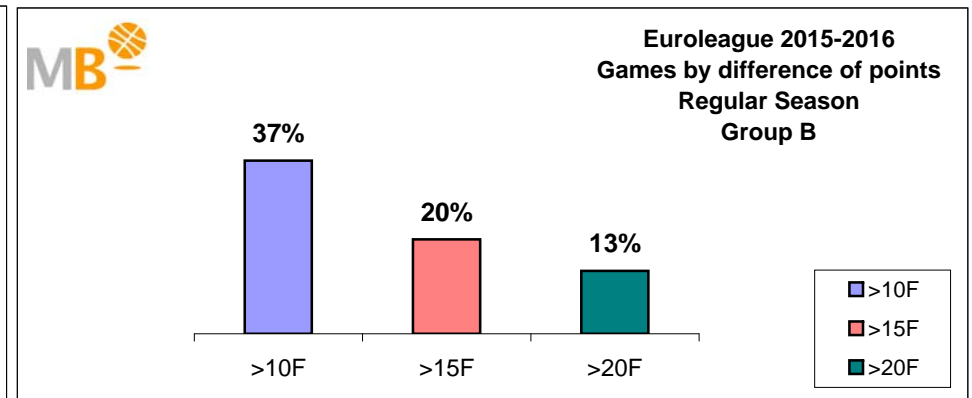

MagBasket

EL BALONCESTO DEL SIGLO XXI

EUROLEAGUE 2015-2016

REGULAR SEASON

Games: 120
18-Dec-15

>10 F	Games finished with a difference of more than 10 points
>15 F	Games finished with a difference of more than 15 points
>20 F	Games finished with a difference of more than 20 points