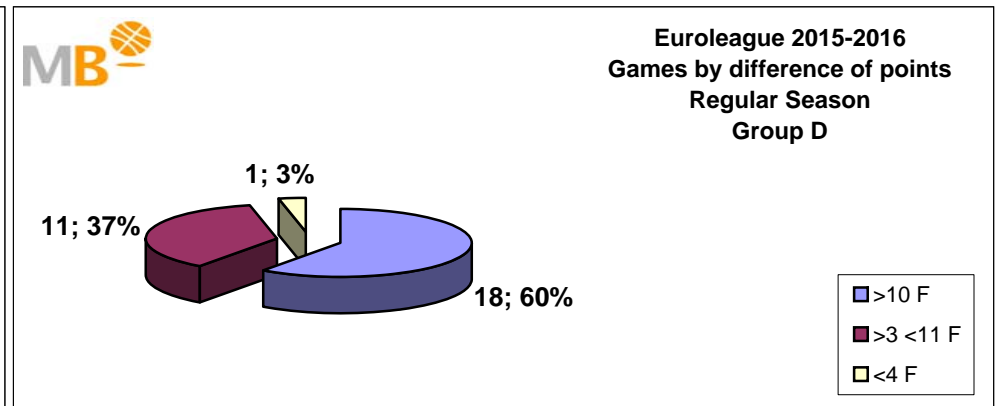

MagBasket

EL BALONCESTO DEL SIGLO XXI

EUROLEAGUE 2015-2016

- >10 F** Games finished with a difference of more than 10 points
- >15 F** Games finished with a difference of more than 15 points
- >20 F** Games finished with a difference of more than 20 points
- >3<11 F** Games finished with a difference between 4 and 10 points
- <4F** Games finished with a difference of less than 4 points

Games: 120

18-Dec-15

MagBasket

EL BALONCESTO DEL SIGLO XXI

EUROLEAGUE 2015-2016

REGULAR SEASON

Games: 120

18-Dec-15

- >10 F Games finished with a difference of more than 10 points
- >3 <11 F Games finished with a difference between 4 and 10 points
- <4 F Games finished with a difference of less than 4 points

MagBasket