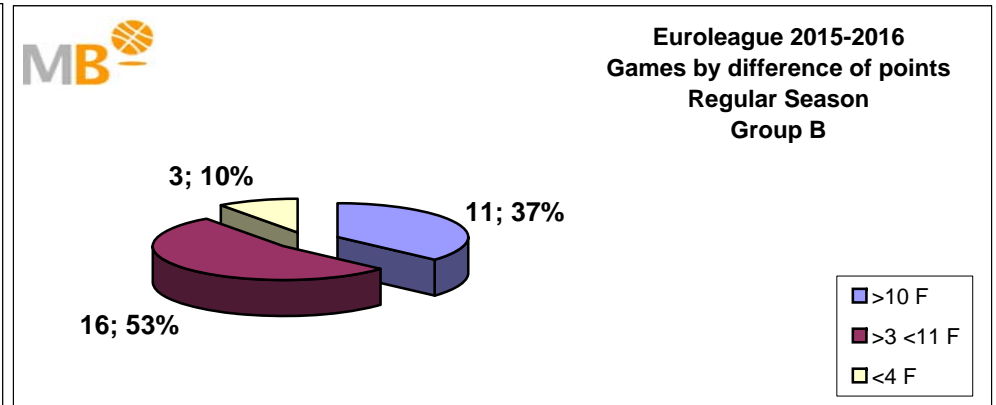

MagBasket

EL BALONCESTO DEL SIGLO XXI

EUROLEAGUE 2015-2016

- >10 F** Games finished with a difference of more than 10 points
- >15 F** Games finished with a difference of more than 15 points
- >20 F** Games finished with a difference of more than 20 points
- >3<11 F** Games finished with a difference between 4 and 10 points
- <4F** Games finished with a difference of less than 4 points

Games: 120

18-Dec-15

MagBasket

EL BALONCESTO DEL SIGLO XXI

EUROLEAGUE 2015-2016

REGULAR SEASON

Games: 120

18-Dec-15

- >10 F Games finished with a difference of more than 10 points
- >3 <11 F Games finished with a difference between 4 and 10 points
- <4 F Games finished with a difference of less than 4 points

MagBasket