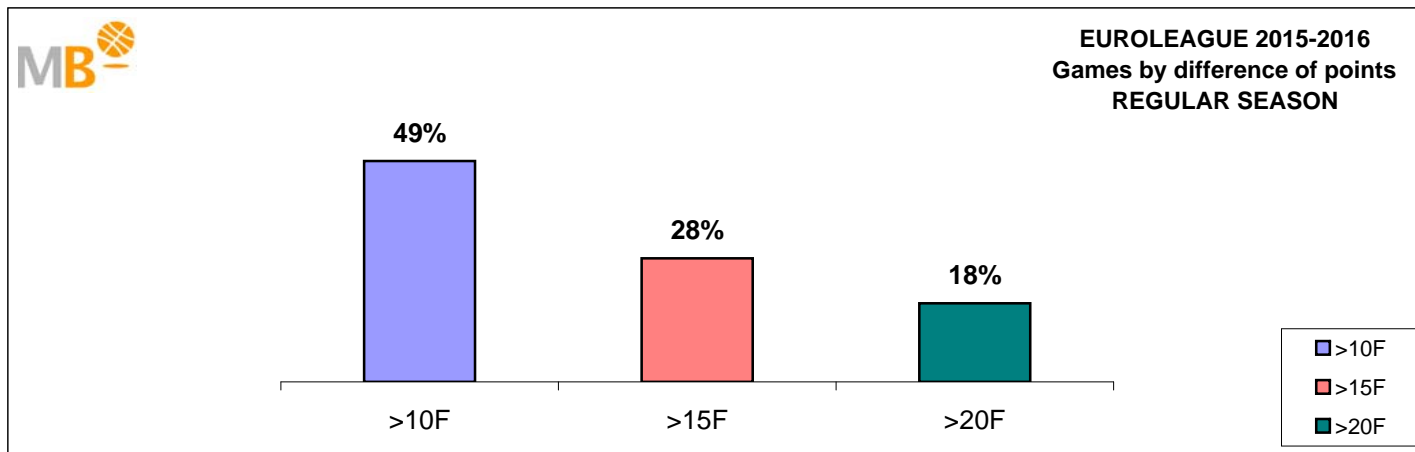

MagBasket

EL BALONCESTO DEL SIGLO XXI

EUROLEAGUE 2015-2016

- >10 F** Games finished with a difference of more than 10 points
- >15 F** Games finished with a difference of more than 15 points
- >20 F** Games finished with a difference of more than 20 points
- >3<11 F** Games finished with a difference between 4 and 10 points
- <4F** Games finished with a difference of less than 4 points