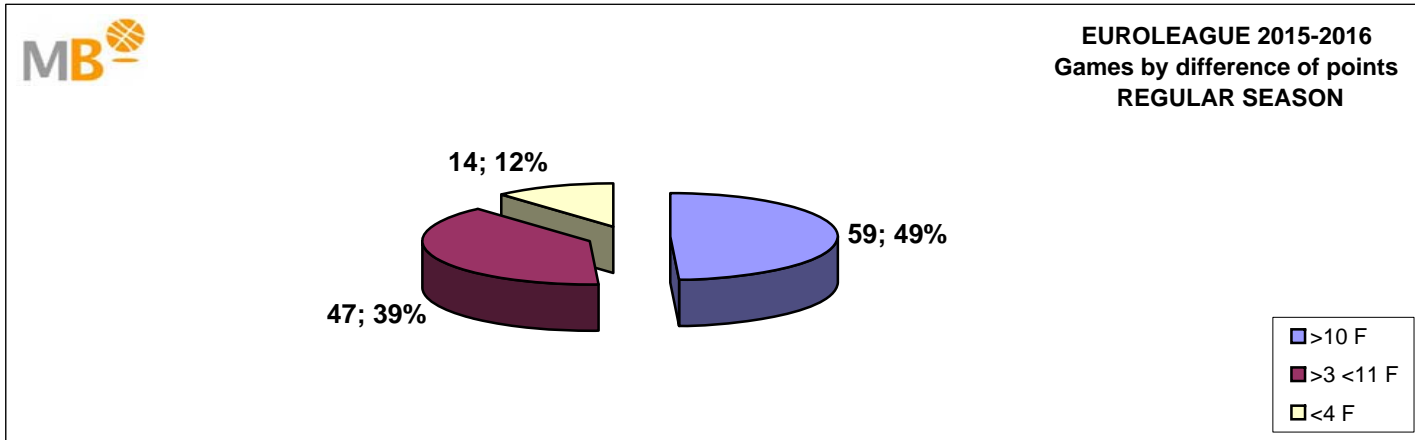

MagBasket

EL BALONCESTO DEL SIGLO XXI

EUROLEAGUE 2015-2016

- >10 F** Games finished with a difference of more than 10 points
- >15 F** Games finished with a difference of more than 15 points
- >20 F** Games finished with a difference of more than 20 points
- >3<11 F** Games finished with a difference between 4 and 10 points
- <4F** Games finished with a difference of less than 4 points