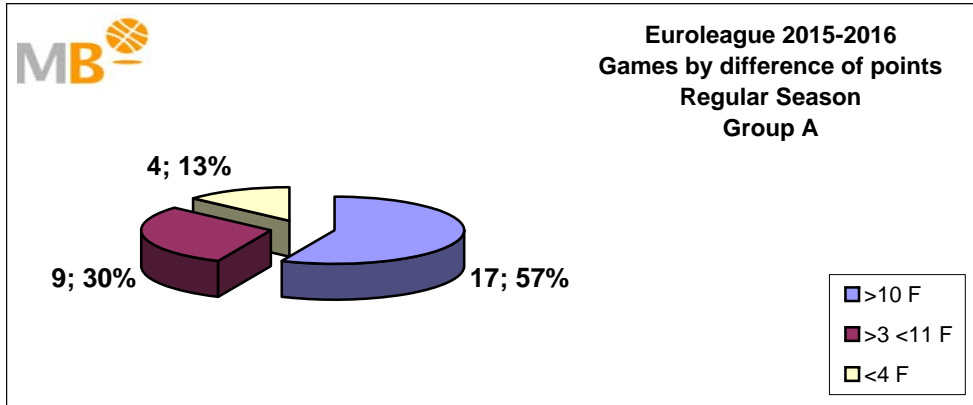

MagBasket

EL BALONCESTO DEL SIGLO XXI

EUROLEAGUE 2015-2016

- >10 F** Games finished with a difference of more than 10 points
- >15 F** Games finished with a difference of more than 15 points
- >20 F** Games finished with a difference of more than 20 points
- >3<11 F** Games finished with a difference between 4 and 10 points
- <4F** Games finished with a difference of less than 4 points

Games: 120

18-Dec-15

MagBasket

EL BALONCESTO DEL SIGLO XXI

EUROLEAGUE 2015-2016

REGULAR SEASON

Games: 120

18-Dec-15

- >10 F Games finished with a difference of more than 10 points
- >3 <11 F Games finished with a difference between 4 and 10 points
- <4 F Games finished with a difference of less than 4 points

MagBasket