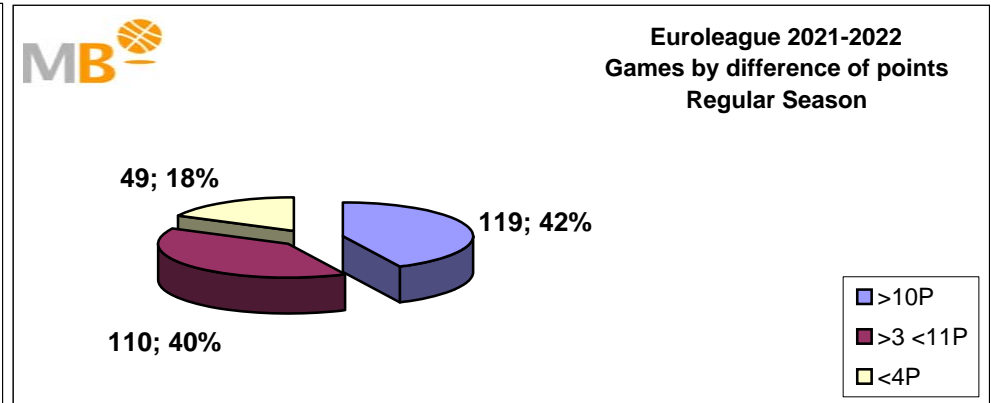

Euroleague

Regular Season

Games: 305
7-Apr-23

- >10P Games finished with a difference of more than 10 points
- >15P Games finished with a difference of more than 15 points
- >20P Games finished with a difference of more than 20 points
- >3<11P Games finished with a difference between 4 and 10 points
- <4P Games finished with a difference of less than 4 points