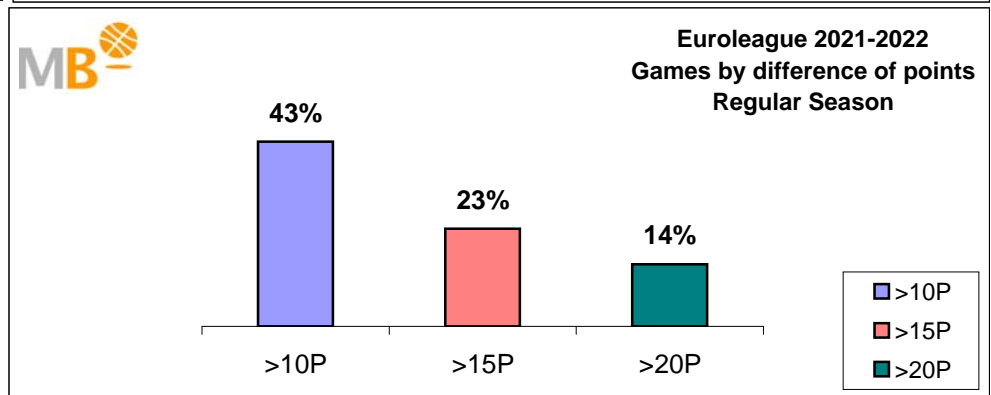

Euroleague

Regular Season

Games: 305
7-Apr-23

- >10P Games finished with a difference of more than 10 points
- >15P Games finished with a difference of more than 15 points
- >20P Games finished with a difference of more than 20 points
- >3<11P Games finished with a difference between 4 and 10 points
- <4P Games finished with a difference of less than 4 points