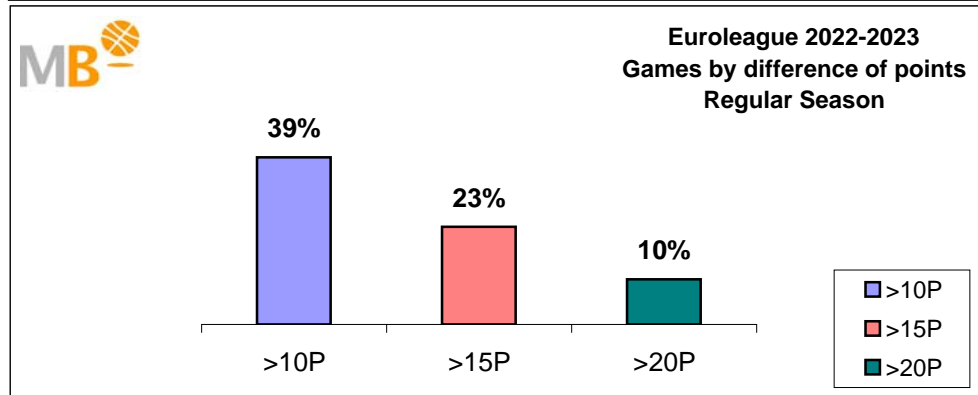

Euroleague

Regular Season

Games: 305
7-Apr-23

- >10P Games finished with a difference of more than 10 points
- >15P Games finished with a difference of more than 15 points
- >20P Games finished with a difference of more than 20 points
- >3<11P Games finished with a difference between 4 and 10 points
- <4P Games finished with a difference of less than 4 points