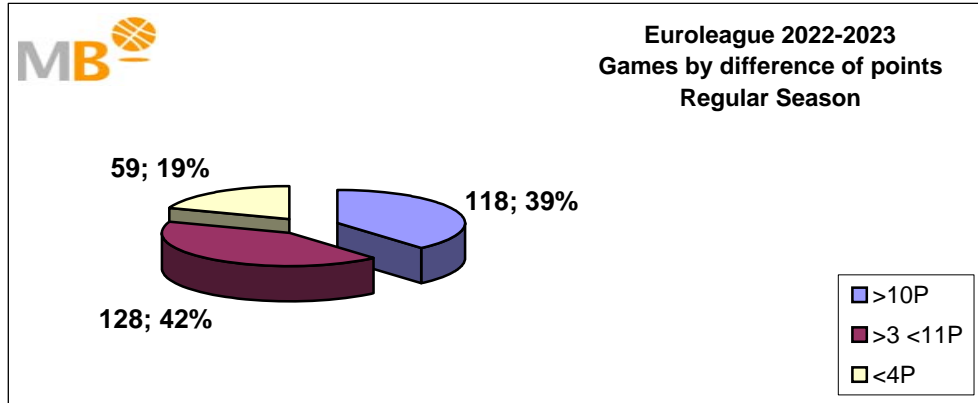

Euroleague

Regular Season

Games: 305
7-Apr-23

- >10P Games finished with a difference of more than 10 points
- >15P Games finished with a difference of more than 15 points
- >20P Games finished with a difference of more than 20 points
- >3<11P Games finished with a difference between 4 and 10 points
- <4P Games finished with a difference of less than 4 points