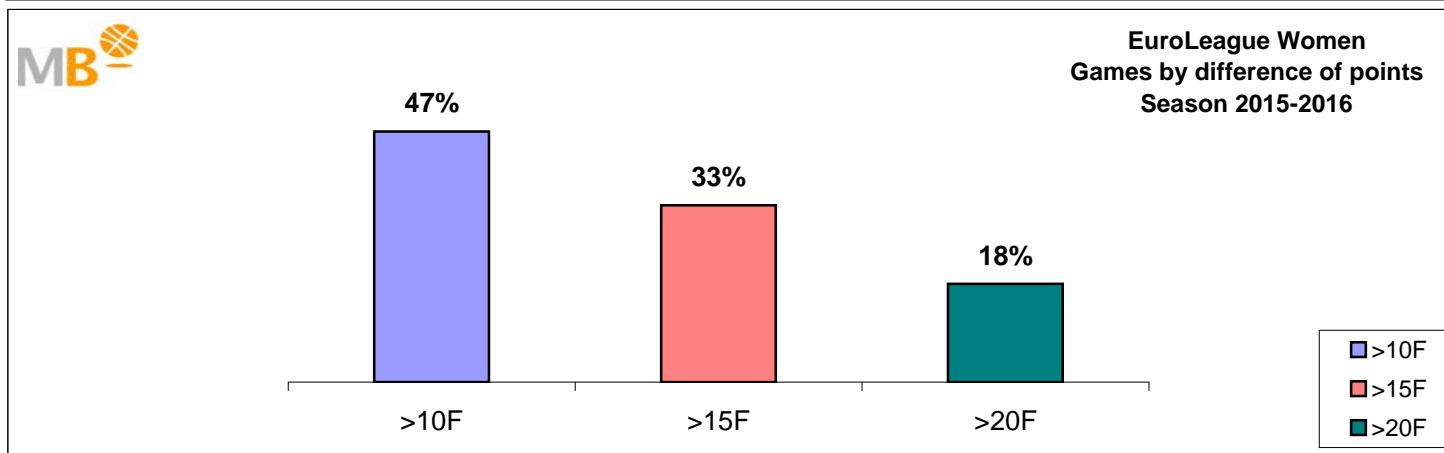

EuroLeague Women
Season 2015-2016

- >10 F Games finished with a difference of more than 10 points
- >15 F Games finished with a difference of more than 15 points
- >20 F Games finished with a difference of more than 20 points
- >3<11 F Games finished with a difference between 4 and 10 points
- <4 F Games finished with a difference of less than 4 points

Games: 109

17-Apr-16