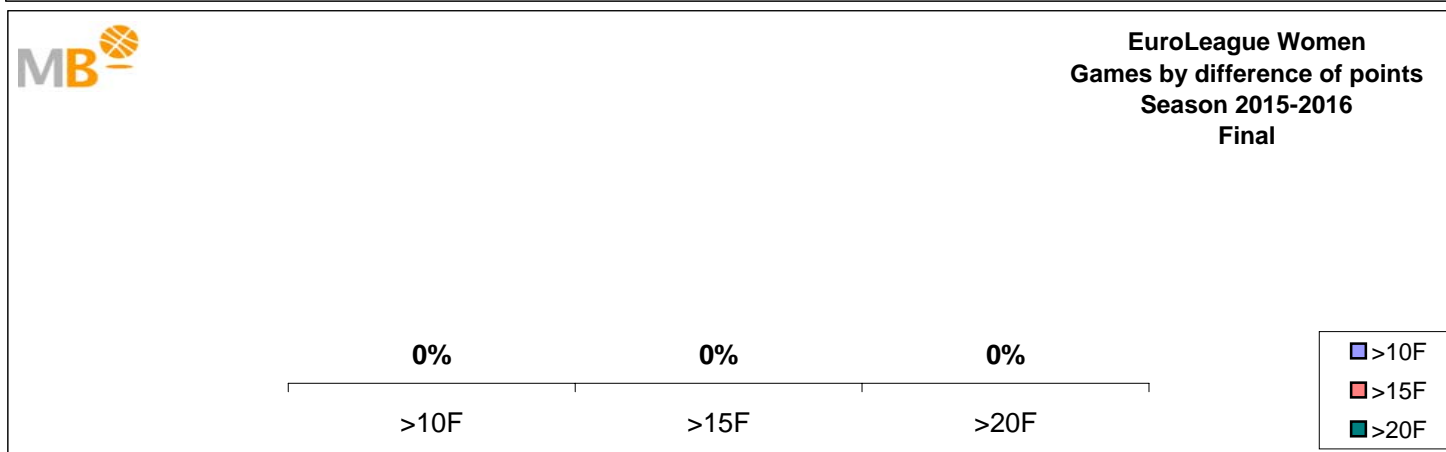

  
**MagBasket**  
EL BALONCESTO DEL SIGLO XXI  
**EuroLeague Women 2015-2016**

Latest News

  
**EuroLeague Women**  
 Season 2015-2016  
**Final**

- >10 F Games finished with a difference of more than 10 points
- >15 F Games finished with a difference of more than 15 points
- >20 F Games finished with a difference of more than 20 points
- >3<11 F Games finished with a difference between 4 and 10 points
- <4 F Games finished with a difference of less than 4 points