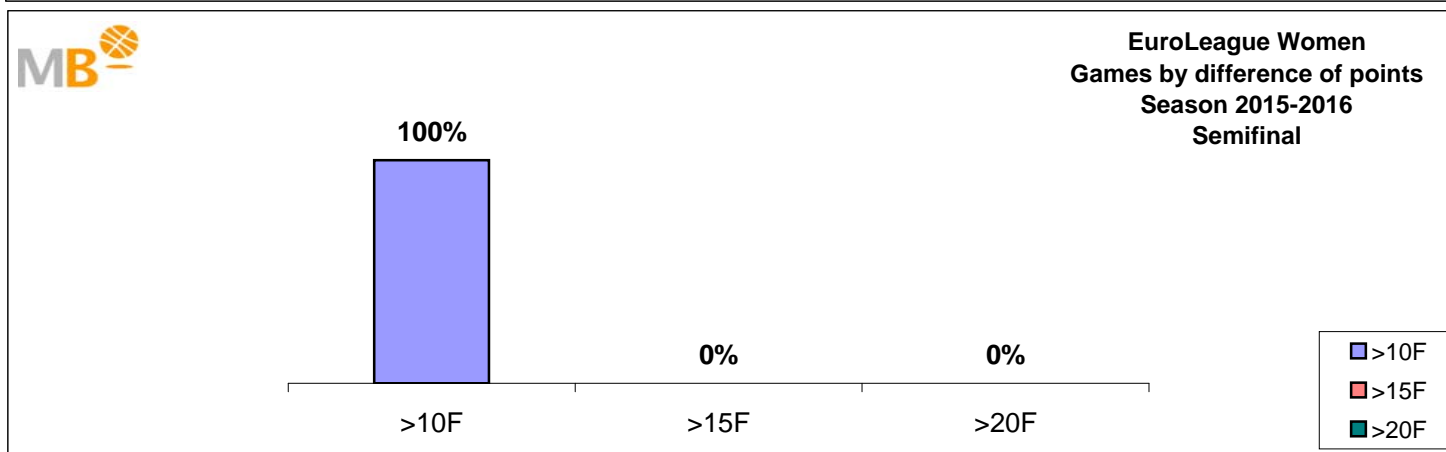

  
**EuroLeague Women**  
 Season 2015-2016  
 Semifinal

- >10 F Games finished with a difference of more than 10 points
- >15 F Games finished with a difference of more than 15 points
- >20 F Games finished with a difference of more than 20 points
- >3<11 F Games finished with a difference between 4 and 10 points
- <4 F Games finished with a difference of less than 4 points