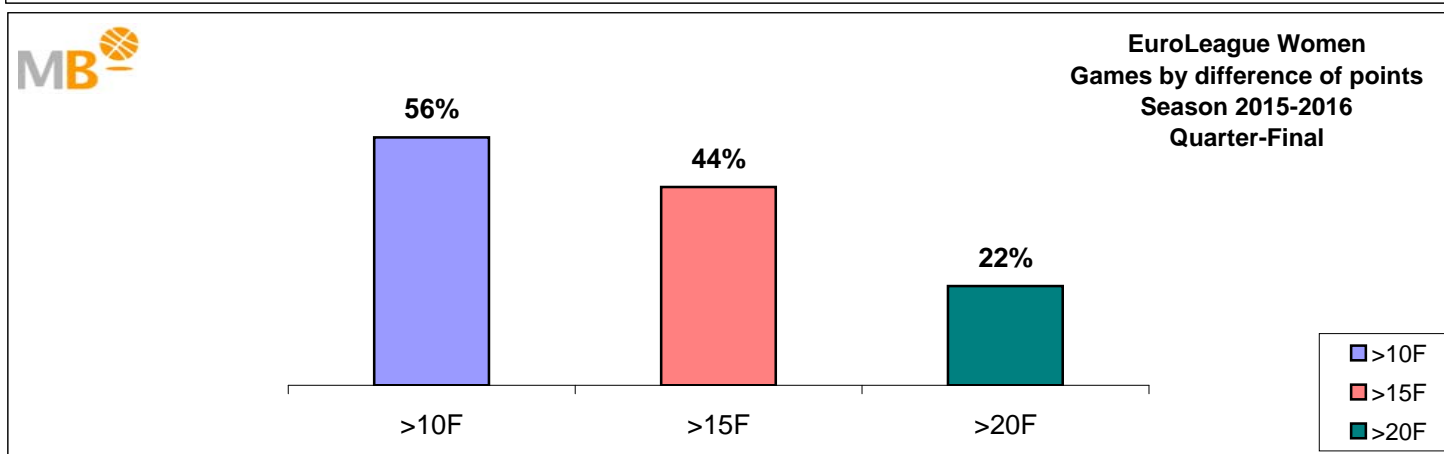

EuroLeague Women

Season 2015-2016

Quarter-Final

- >10 F Games finished with a difference of more than 10 points
- >15 F Games finished with a difference of more than 15 points
- >20 F Games finished with a difference of more than 20 points
- >3<11 F Games finished with a difference between 4 and 10 points
- <4 F Games finished with a difference of less than 4 points

Games: 9

16-Mar-16