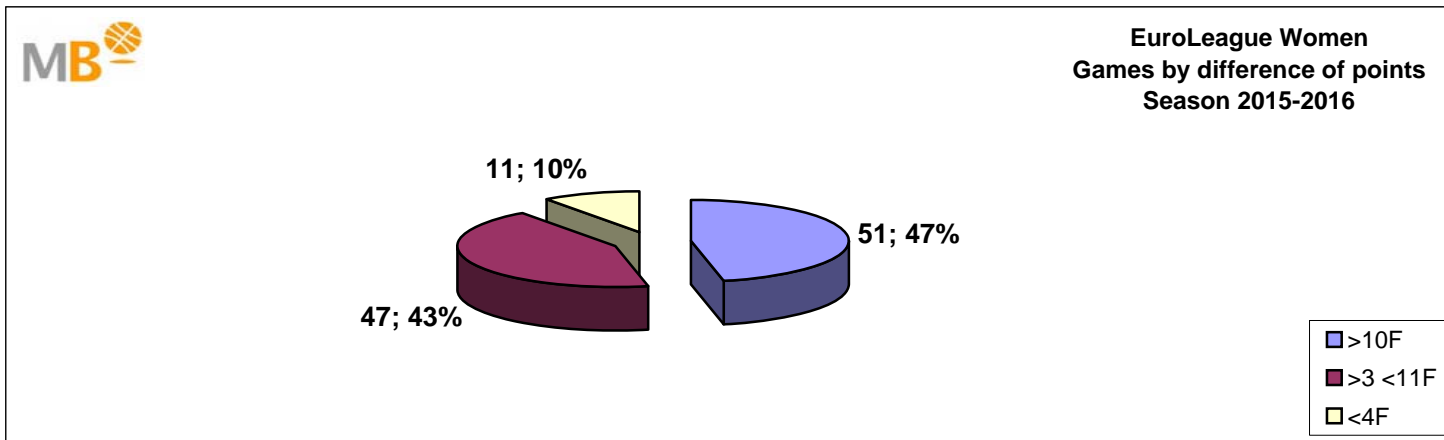

EuroLeague Women
Season 2015-2016

- >10 F Games finished with a difference of more than 10 points
- >15 F Games finished with a difference of more than 15 points
- >20 F Games finished with a difference of more than 20 points
- >3<11 F Games finished with a difference between 4 and 10 points
- <4 F Games finished with a difference of less than 4 points

Games: 109

17-Apr-16