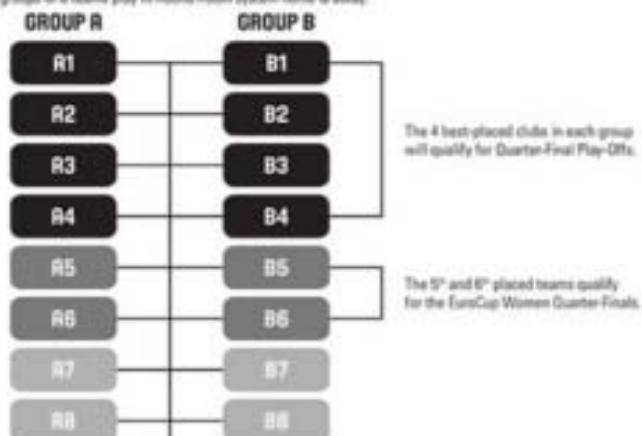

  
**EuroLeague Women**  
 Season 2015-2016

- >10 F Games finished with a difference of more than 10 points
- >15 F Games finished with a difference of more than 15 points
- >20 F Games finished with a difference of more than 20 points
- >3<11 F Games finished with a difference between 4 and 10 points
- <4 F Games finished with a difference of less than 4 points

**Games: 109**

**17-Apr-16**

## ROUND 1

Two groups of 8 teams play in Round Robin system home & away.