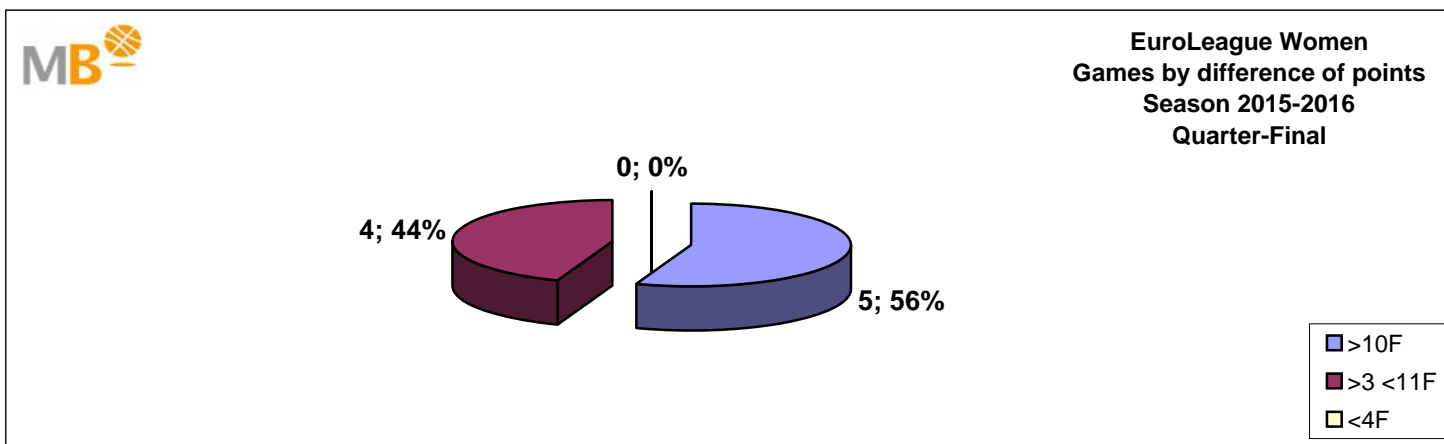

EuroLeague Women

Season 2015-2016

Quarter-Final

- >10 F Games finished with a difference of more than 10 points
- >15 F Games finished with a difference of more than 15 points
- >20 F Games finished with a difference of more than 20 points
- >3<11 F Games finished with a difference between 4 and 10 points
- <4 F Games finished with a difference of less than 4 points

Games: 9

16-Mar-16