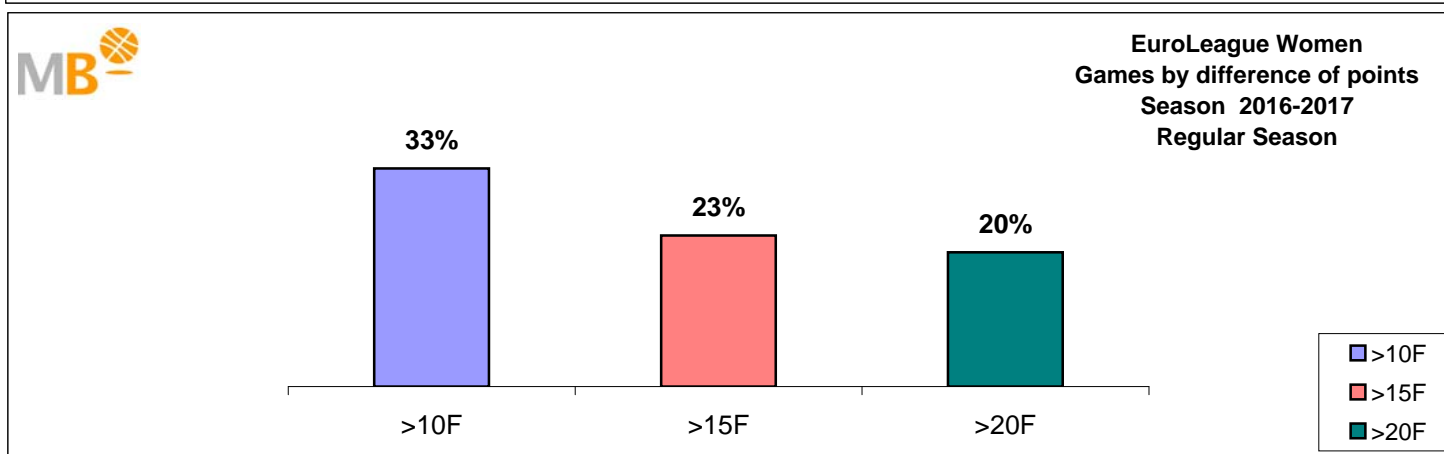

MagBasket
EL BALONCESTO DEL SIGLO XXI

EuroLeague Women 2016-2017

[Latest News](#)

EuroLeague Women
 Season 2016-2017
 Regular Season

- >10 F Games finished with a difference of more than 10 points
- >15 F Games finished with a difference of more than 15 points
- >20 F Games finished with a difference of more than 20 points
- >3<11 F Games finished with a difference between 4 and 10 points
- <4 F Games finished with a difference of less than 4 points