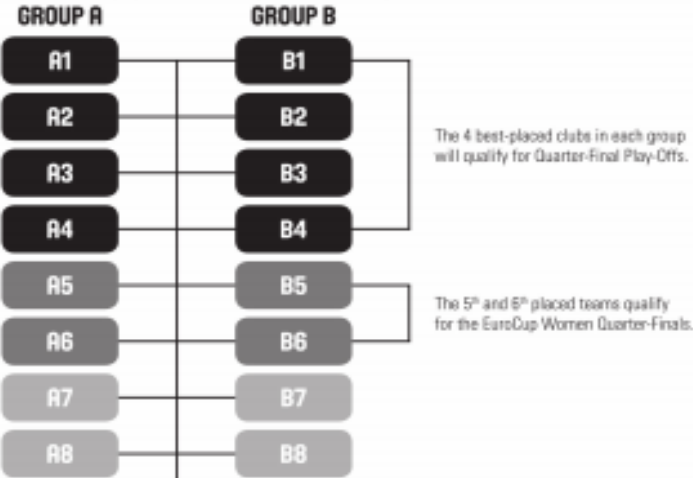

MagBasket
EL BALONCESTO DEL SIGLO XXI

EuroLeague Women 2016-2017

[Latest News](#)

EuroLeague Women
 Season 2016-2017
 Regular Season

- >10 F Games finished with a difference of more than 10 points
- >15 F Games finished with a difference of more than 15 points
- >20 F Games finished with a difference of more than 20 points
- >3<11 F Games finished with a difference between 4 and 10 points
- <4 F Games finished with a difference of less than 4 points

EuroLeague Women

Season 2016-2017

Groups

GROUP A							
	P	W	L	For	Agt	+/-	Pts
1. <u>Dynamo Kursk</u>	5	5	0	369	313	56	10
2. <u>ZVVZ USK Praha</u>	5	4	1	376	311	65	9
3. <u>Fenerbahce</u>	5	4	1	351	336	15	9
4. <u>Famila Schio</u>	5	3	2	363	348	15	8
5. <u>BLMA</u>	5	2	3	315	352	-37	7
6. <u>Wisla Can-Pack</u>	5	1	4	354	360	-6	6
7. <u>CMB Cargo Uni Györ</u>	5	1	4	315	389	-74	6
8. <u>Mersin</u>	5	0	5	333	367	-34	5
GROUP B							
	P	W	L	For	Agt	+/-	Pts
1. <u>Nadezhda</u>	5	5	0	323	267	56	10
2. <u>UMMC Ekaterinburg</u>	5	4	1	396	343	53	9
3. <u>Perfumerias Avenida</u>	5	3	2	392	340	52	8
4. <u>Uniqa Sopron</u>	5	3	2	362	366	-4	8
5. <u>Bourges Basket</u>	5	2	3	339	352	-13	7
6. <u>ESBVA-LM</u>	5	2	3	341	371	-30	7
7. <u>Hatay BB</u>	5	1	4	324	370	-46	6
8. <u>CCC Polkowice</u>	5	0	5	302	370	-68	5

COMPETITION SYSTEM

EUROLEAGUE WOMEN 2016/2017

ROUND 1

Two groups of 8 teams play in Round Robin system home & away.

QUARTER-FINALS

Best of 3 – format

FINAL FOUR