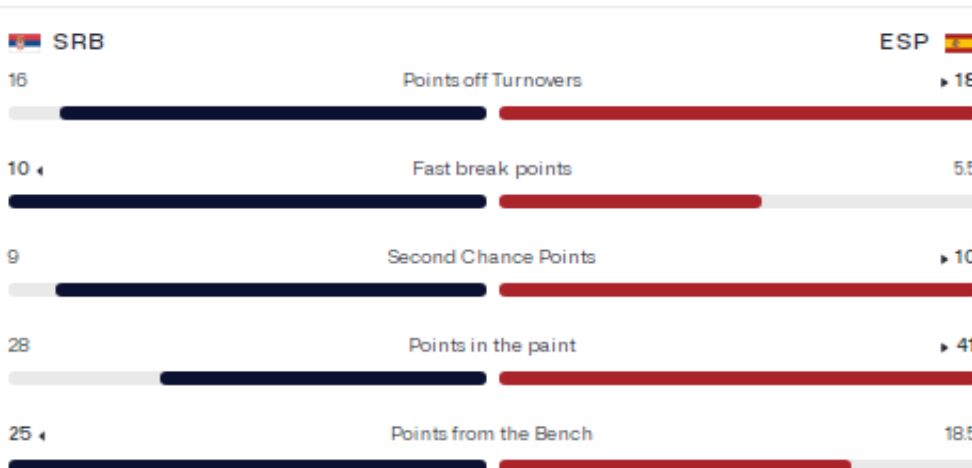

Women's Olympic Basketball Tournament (Paris 2024)

Serbia-Spain

Group Phase 3

Shooting Percentage

Paris 2024 Women's Olympic Basketball Tournament averages per game

Key Stats

Paris 2024 Women's Olympic Basketball Tournament averages per game

Advanced Stats

Paris 2024 Women's Olympic Basketball Tournament averages per game

Women's Olympic Basketball Tournament (Paris 2024)

People's Republic of China-Serbia (59-81)

Serbia (Group Phase 2)

#	PLAYERS	MIN	PTS	FG	2PT FG	3PT FG	FT	OREB	DREB	REB	AST	PF	TO	STL	BLK	+/-	EFF
1	Ivana Raca	12:46	8	3/4 (75%)	1/2 (50%)	2/2 (100%)	0/0 (0%)	0	0	0	2	1	1	0	0	13	8
6	Sasa Cadjo *	25:16	3	1/4 (25%)	0/2 (0%)	1/2 (50%)	0/0 (0%)	0	4	4	3	0	0	0	0	12	7
8	Nevena Jovanovic	05:42	0	0/1 (0%)	0/1 (0%)	0/0 (0%)	0/0 (0%)	0	1	1	0	0	0	0	0	1	0
12	Yvonne Anderson *	29:40	15	6/16 (37.5%)	6/15 (40%)	0/1 (0%)	3/5 (60%)	0	4	4	6	2	2	2	0	12	13
14	Dragana Stankovic	13:34	4	1/2 (50%)	1/2 (50%)	0/0 (0%)	2/2 (100%)	1	4	5	2	2	1	0	0	8	9
17	Jovana Nagic *	22:02	11	4/13 (30.8%)	1/9 (11.1%)	3/4 (75%)	0/0 (0%)	0	4	4	1	2	0	2	0	15	9
25	Masa Jankovic *	18:55	13	6/8 (75%)	6/8 (75%)	0/0 (0%)	1/1 (100%)	2	5	7	1	3	0	1	0	9	20
30	Aleksandra Katanic	11:13	2	1/2 (50%)	1/2 (50%)	0/0 (0%)	0/0 (0%)	0	1	1	0	3	0	0	0	11	2
32	Angela Dugalic	03:33	0	0/1 (0%)	0/1 (0%)	0/0 (0%)	0/0 (0%)	0	0	0	0	2	0	0	0	-4	-1
33	Tina Krajisnik *	22:53	12	5/10 (50%)	5/10 (50%)	0/0 (0%)	2/2 (100%)	5	6	11	3	3	1	3	0	18	23
51	Mina Djordjevic	15:49	8	4/6 (66.7%)	4/6 (66.7%)	0/0 (0%)	0/0 (0%)	1	2	3	0	1	1	0	0	6	8
66	Nadija Smailbegovic	18:37	5	2/3 (66.7%)	1/1 (100%)	1/2 (50%)	0/0 (0%)	0	0	0	2	4	0	0	0	9	6
Team/Coaches								4	0	4		0	3				104
TOTAL		200	81	33/70 (47.1%)	26/59 (44.1%)	7/11 (63.6%)	8/10 (80%)	13	31	44	20	23	9	8	0	110	104