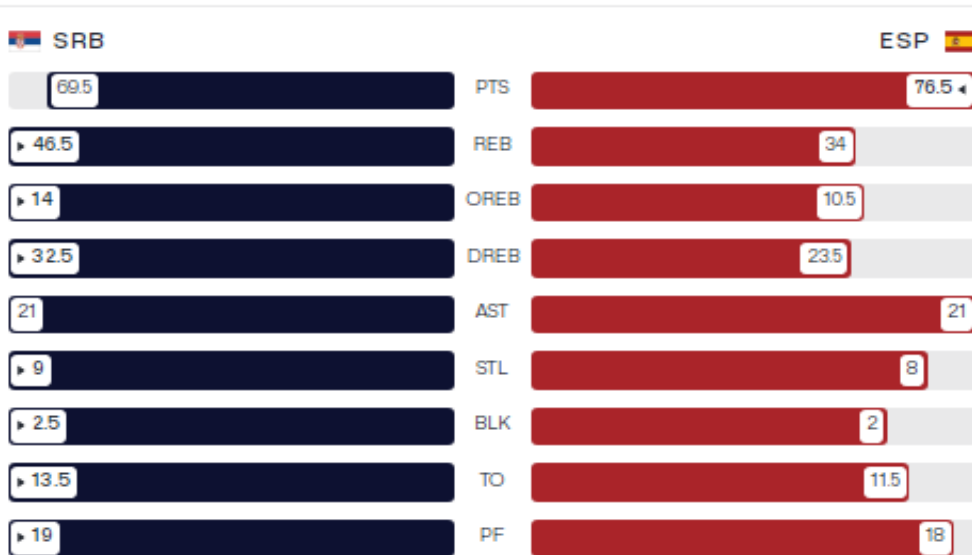

Women's Olympic Basketball Tournament (Paris 2024)

Serbia-Spain

Group Phase 3

Shooting Percentage

Paris 2024 Women's Olympic Basketball Tournament averages per game

Key Stats

Paris 2024 Women's Olympic Basketball Tournament averages per game

Advanced Stats

Paris 2024 Women's Olympic Basketball Tournament averages per game

Women's Olympic Basketball Tournament (Paris 2024)

People's Republic of China-Serbia (59-81)

Serbia (Group Phase 2)

#	PLAYERS	MIN	PTS	FG	2PT FG	3PT FG	FT	OREB	DREB	REB	AST	PF	TO	STL	BLK	+/-	EFF
1	Ivana Raca	12:46	8	3/4 (75%)	1/2 (50%)	2/2 (100%)	0/0 (0%)	0	0	0	2	1	1	0	0	13	8
6	Sasa Cadjo *	25:16	3	1/4 (25%)	0/2 (0%)	1/2 (50%)	0/0 (0%)	0	4	4	3	0	0	0	0	12	7
8	Nevena Jovanovic	05:42	0	0/1 (0%)	0/1 (0%)	0/0 (0%)	0/0 (0%)	0	1	1	0	0	0	0	0	1	0
12	Yvonne Anderson *	29:40	15	6/16 (37.5%)	6/15 (40%)	0/1 (0%)	3/5 (60%)	0	4	4	6	2	2	2	0	12	13
14	Dragana Stankovic	13:34	4	1/2 (50%)	1/2 (50%)	0/0 (0%)	2/2 (100%)	1	4	5	2	2	1	0	0	8	9
17	Jovana Nagic *	22:02	11	4/13 (30.8%)	1/9 (11.1%)	3/4 (75%)	0/0 (0%)	0	4	4	1	2	0	2	0	15	9
25	Masa Jankovic *	18:55	13	6/8 (75%)	6/8 (75%)	0/0 (0%)	1/1 (100%)	2	5	7	1	3	0	1	0	9	20
30	Aleksandra Katanic	11:13	2	1/2 (50%)	1/2 (50%)	0/0 (0%)	0/0 (0%)	0	1	1	0	3	0	0	0	11	2
32	Angela Dugalic	03:33	0	0/1 (0%)	0/1 (0%)	0/0 (0%)	0/0 (0%)	0	0	0	0	2	0	0	0	-4	-1
33	Tina Krajisnik *	22:53	12	5/10 (50%)	5/10 (50%)	0/0 (0%)	2/2 (100%)	5	6	11	3	3	1	3	0	18	23
51	Mina Djordjevic	15:49	8	4/6 (66.7%)	4/6 (66.7%)	0/0 (0%)	0/0 (0%)	1	2	3	0	1	1	0	0	6	8
66	Nadija Smailbegovic	18:37	5	2/3 (66.7%)	1/1 (100%)	1/2 (50%)	0/0 (0%)	0	0	0	2	4	0	0	0	9	6
Team/Coaches								4	0	4		0	3				104
TOTAL		200	81	33/70 (47.1%)	26/59 (44.1%)	7/11 (63.6%)	8/10 (80%)	13	31	44	20	23	9	8	0	110	104