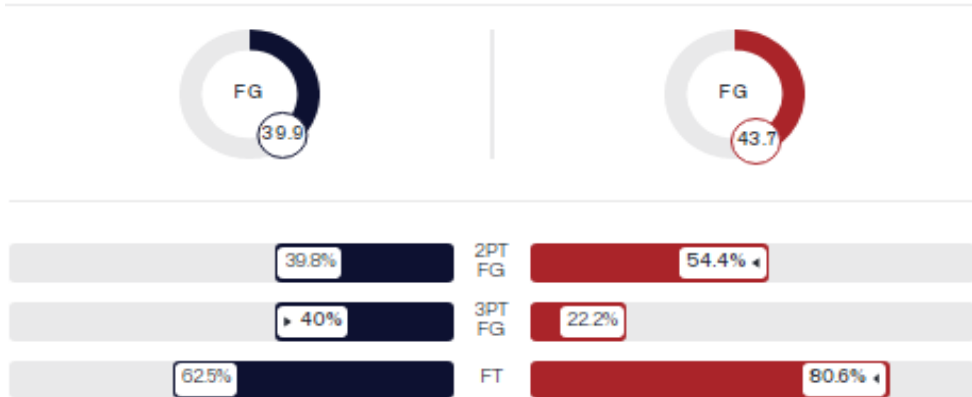

Women's Olympic Basketball Tournament (Paris 2024)

Serbia-Spain

Group Phase 3

Shooting Percentage

Paris 2024 Women's Olympic Basketball Tournament averages per game

Key Stats

Paris 2024 Women's Olympic Basketball Tournament averages per game

Advanced Stats

Paris 2024 Women's Olympic Basketball Tournament averages per game

Women's Olympic Basketball Tournament (Paris 2024)

People's Republic of China-Serbia (59-81)

Serbia (Group Phase 2)

#	PLAYERS	MIN	PTS	FG	2PT FG	3PT FG	FT	OREB	DREB	REB	AST	PF	TO	STL	BLK	+/-	EFF
1	Ivana Raca	12:46	8	3/4 (75%)	1/2 (50%)	2/2 (100%)	0/0 (0%)	0	0	0	2	1	1	0	0	13	8
6	Sasa Cadjo *	25:16	3	1/4 (25%)	0/2 (0%)	1/2 (50%)	0/0 (0%)	0	4	4	3	0	0	0	0	12	7
8	Nevena Jovanovic	05:42	0	0/1 (0%)	0/1 (0%)	0/0 (0%)	0/0 (0%)	0	1	1	0	0	0	0	0	1	0
12	Yvonne Anderson *	29:40	15	6/16 (37.5%)	6/15 (40%)	0/1 (0%)	3/5 (60%)	0	4	4	6	2	2	2	0	12	13
14	Dragana Stankovic	13:34	4	1/2 (50%)	1/2 (50%)	0/0 (0%)	2/2 (100%)	1	4	5	2	2	1	0	0	8	9
17	Jovana Nagic *	22:02	11	4/13 (30.8%)	1/9 (11.1%)	3/4 (75%)	0/0 (0%)	0	4	4	1	2	0	2	0	15	9
25	Masa Jankovic *	18:55	13	6/8 (75%)	6/8 (75%)	0/0 (0%)	1/1 (100%)	2	5	7	1	3	0	1	0	9	20
30	Aleksandra Katanic	11:13	2	1/2 (50%)	1/2 (50%)	0/0 (0%)	0/0 (0%)	0	1	1	0	3	0	0	0	11	2
32	Angela Dugalic	03:33	0	0/1 (0%)	0/1 (0%)	0/0 (0%)	0/0 (0%)	0	0	0	0	2	0	0	0	-4	-1
33	Tina Krajisnik *	22:53	12	5/10 (50%)	5/10 (50%)	0/0 (0%)	2/2 (100%)	5	6	11	3	3	1	3	0	18	23
51	Mina Djordjevic	15:49	8	4/6 (66.7%)	4/6 (66.7%)	0/0 (0%)	0/0 (0%)	1	2	3	0	1	1	0	0	6	8
66	Nadija Smailbegovic	18:37	5	2/3 (66.7%)	1/1 (100%)	1/2 (50%)	0/0 (0%)	0	0	0	2	4	0	0	0	9	6
Team/Coaches								4	0	4		0	3				104
TOTAL		200	81	33/70 (47.1%)	26/59 (44.1%)	7/11 (63.6%)	8/10 (80%)	13	31	44	20	23	9	8	0	110	104