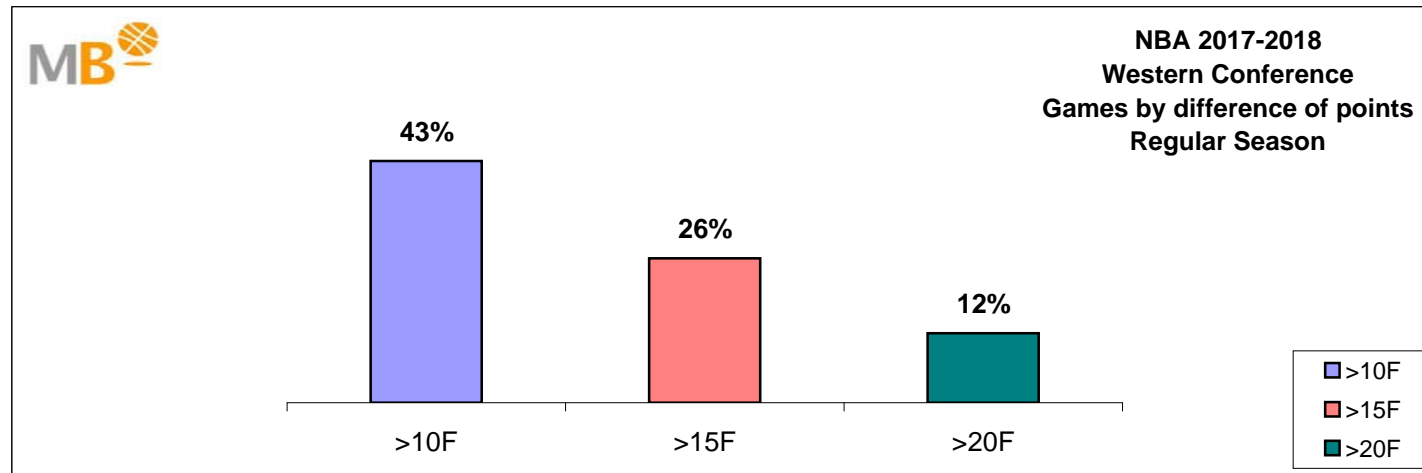

NBA 2017-2018 Western Conference

- >10 F Games finished with a difference of more than 10 points
- >15 F Games finished with a difference of more than 15 points
- >20 F Games finished with a difference of more than 20 points
- >3<11 F Games finished with a difference between 4 and 10 points
- <4 F Games finished with a difference of less than 4 points