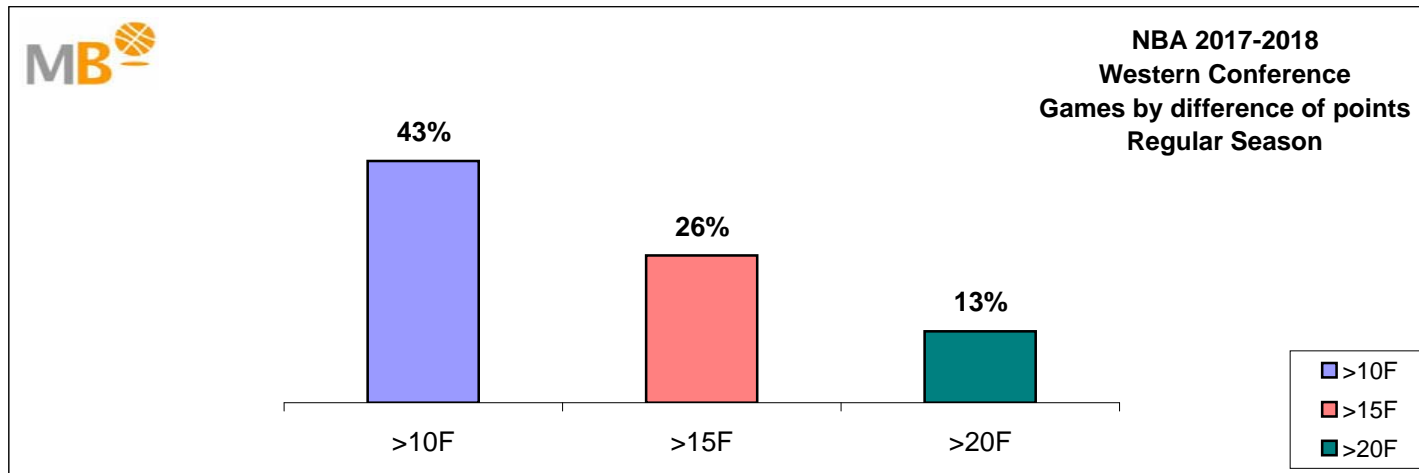

**NBA 2017-2018  
Western Conference**

- >10 F Games finished with a difference of more than 10 points
- >15 F Games finished with a difference of more than 15 points
- >20 F Games finished with a difference of more than 20 points
- >3<11 F Games finished with a difference between 4 and 10 points
- <4 F Games finished with a difference of less than 4 points