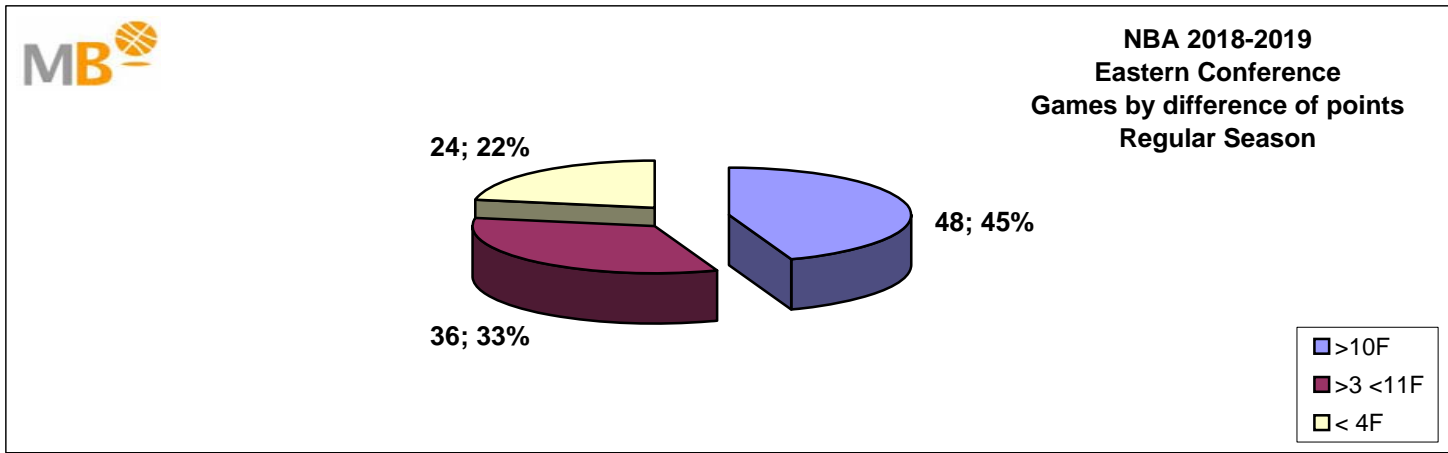

**NBA 2018-2019  
Eastern Conference**

- >10 F** Games finished with a difference of more than 10 points
- >15 F** Games finished with a difference of more than 15 points
- >20 F** Games finished with a difference of more than 20 points
- >3<11 F** Games finished with a difference between 4 and 10 points
- <4 F** Games finished with a difference of less than 4 points