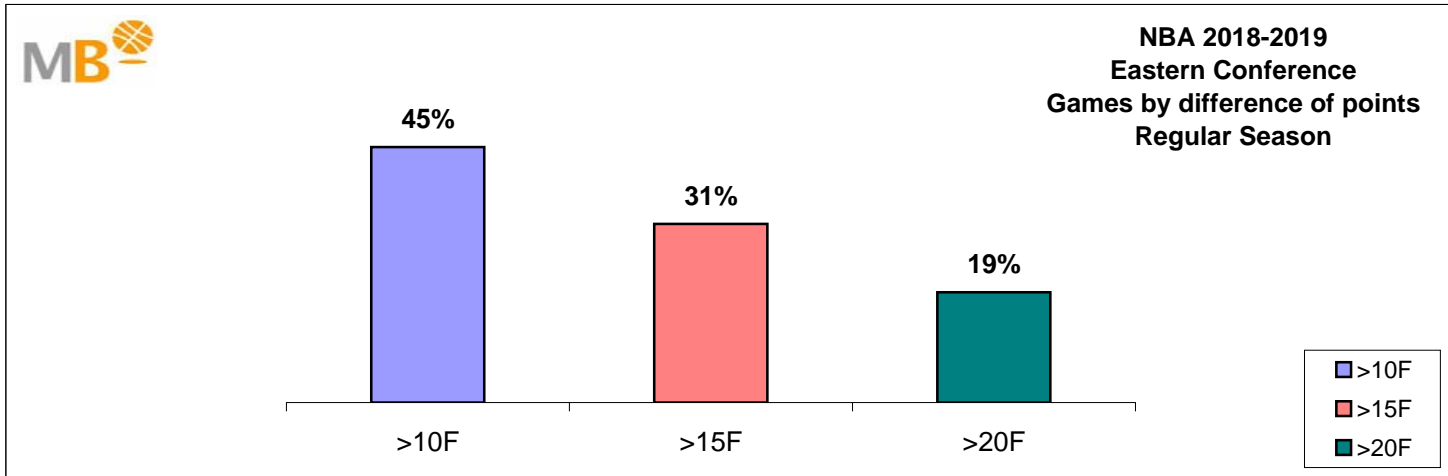

**NBA 2018-2019  
Eastern Conference**

- >10 F** Games finished with a difference of more than 10 points
- >15 F** Games finished with a difference of more than 15 points
- >20 F** Games finished with a difference of more than 20 points
- >3<11 F** Games finished with a difference between 4 and 10 points
- <4 F** Games finished with a difference of less than 4 points