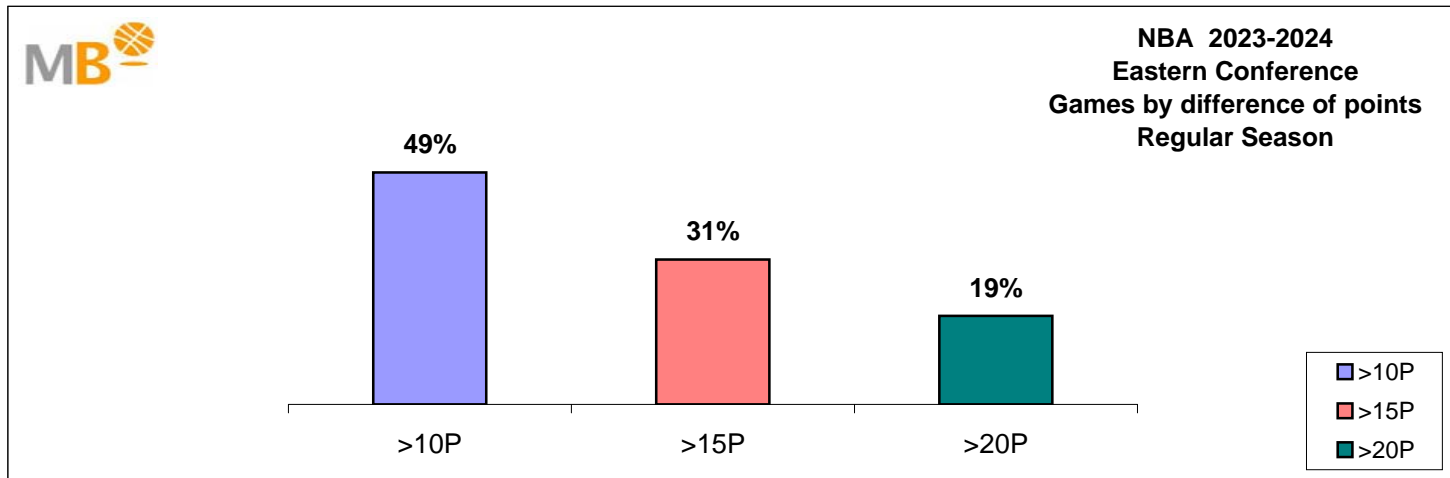

NBA 2023-2024

Eastern Conference

LATEST HEADLINES - NBA NEWS

14-abr-24

NBA 2023-2024 Eastern Conference

- >10P** Games finished with a difference of more than 10 points
- >15P** Games finished with a difference of more than 15 points
- >20P** Games finished with a difference of more than 20 points
- >3<11P** Games finished with a difference between 4 and 10 points
- <4P** Games finished with a difference of less than 4 points