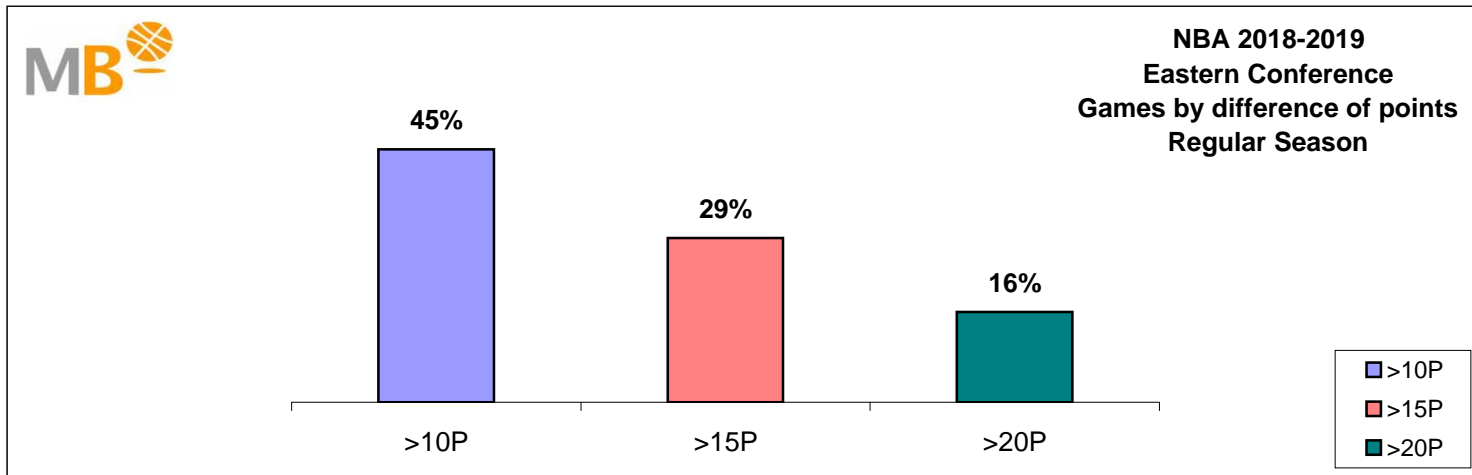

NBA 2018-2019
Eastern Conference

- [ATL](#)
- [BKN](#)
- [BOS](#)
- [CLE](#)
- [CHA](#)
- [CHI](#)
- [DET](#)
- [IND](#)
- [MIA](#)
- [MIL](#)
- [NYK](#)
- [ORL](#)
- [PHI](#)
- [TOR](#)
- [WAS](#)

- >10P** Games finished with a difference of more than 10 points
- >15P** Games finished with a difference of more than 15 points
- >20P** Games finished with a difference of more than 20 points
- >3<11P** Games finished with a difference between 4 and 10 points
- <4P** Games finished with a difference of less than 4 points