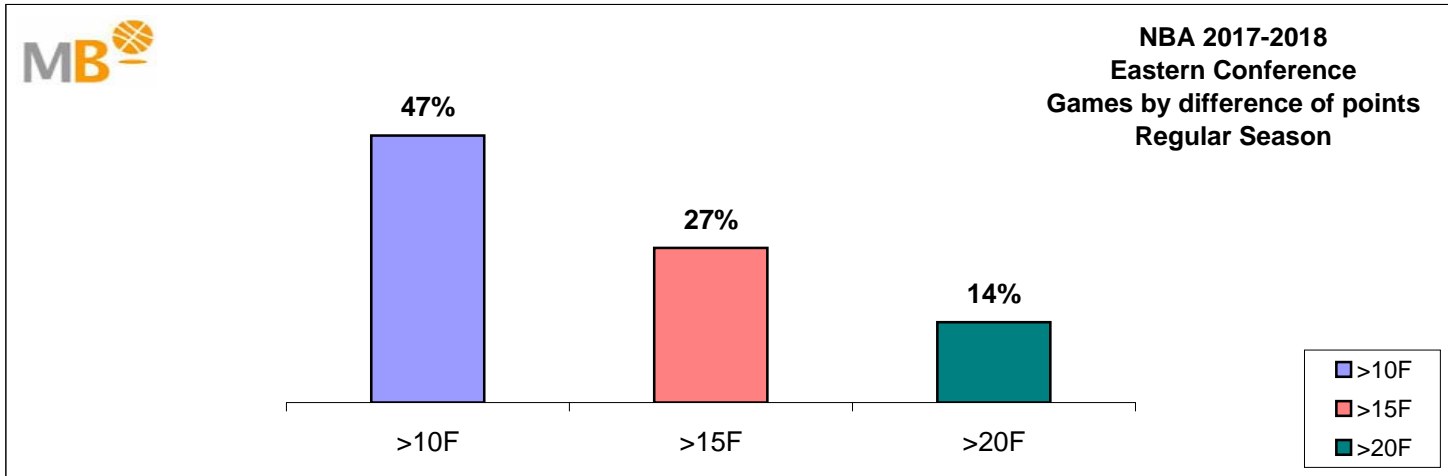

**NBA 2017-2018
Eastern Conference**

- >10 F** Games finished with a difference of more than 10 points
- >15 F** Games finished with a difference of more than 15 points
- >20 F** Games finished with a difference of more than 20 points
- >3<11 F** Games finished with a difference between 4 and 10 points
- <4 F** Games finished with a difference of less than 4 points