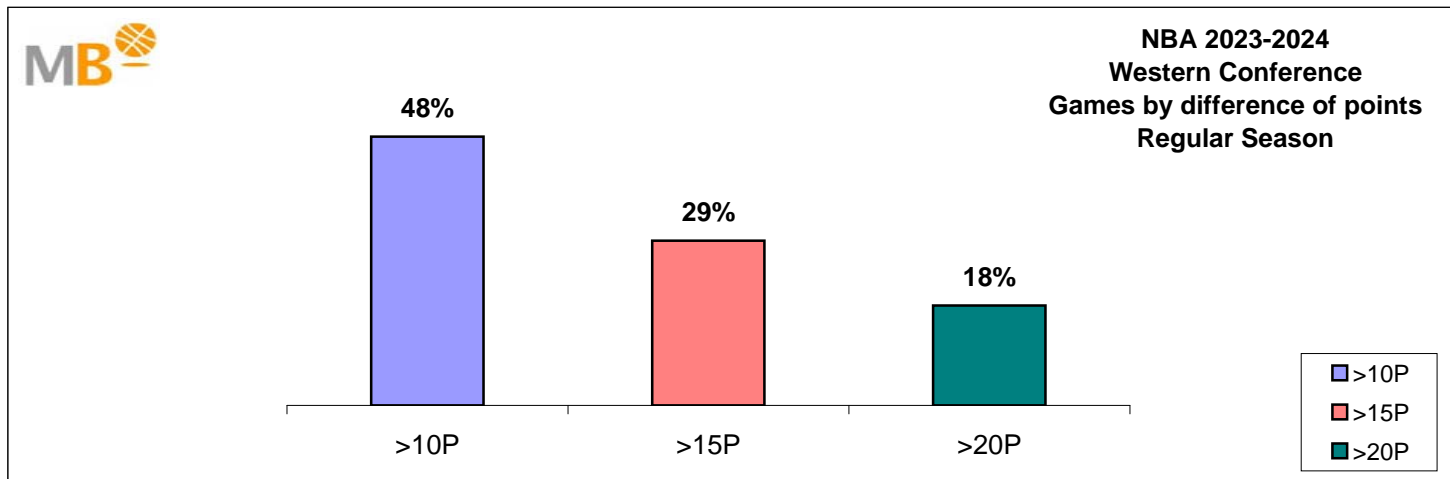

NBA 2023-2024

Western Conference

LATEST HEADLINES - NBA NEWS

15-feb-24

NBA 2023-2024 Western Conference

- >10P Games finished with a difference of more than 10 points
- >15P Games finished with a difference of more than 15 points
- >20P Games finished with a difference of more than 20 points
- >3<11P Games finished with a difference between 4 and 10 points
- <4P Games finished with a difference of less than 4 points