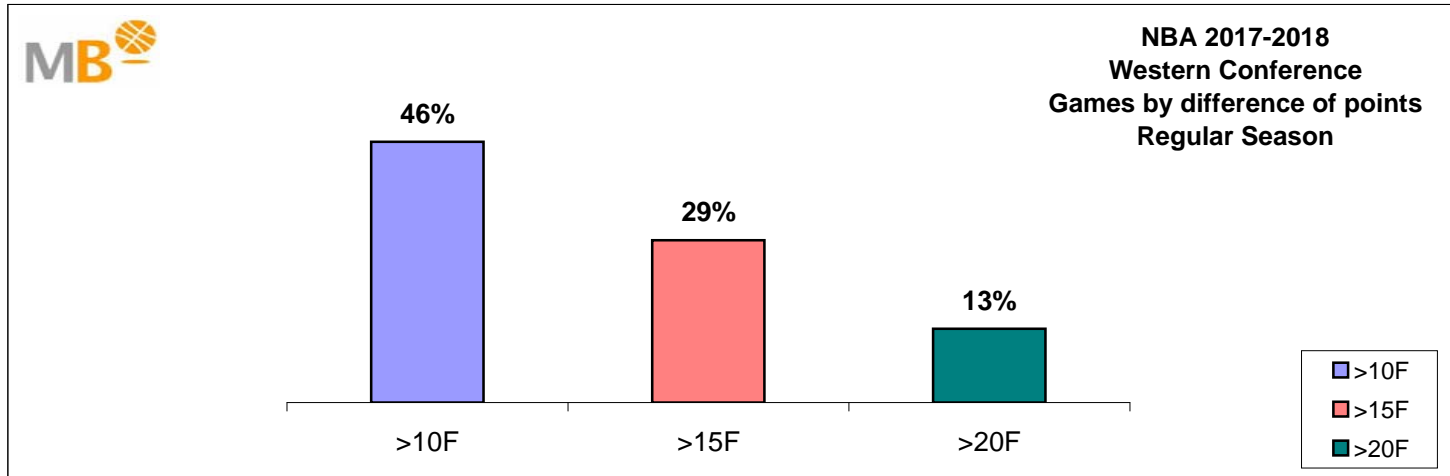

**NBA 2017-2018
Western Conference**

- >10 F** Games finished with a difference of more than 10 points
- >15 F** Games finished with a difference of more than 15 points
- >20 F** Games finished with a difference of more than 20 points
- >3<11 F** Games finished with a difference between 4 and 10 points
- <4 F** Games finished with a difference of less than 4 points