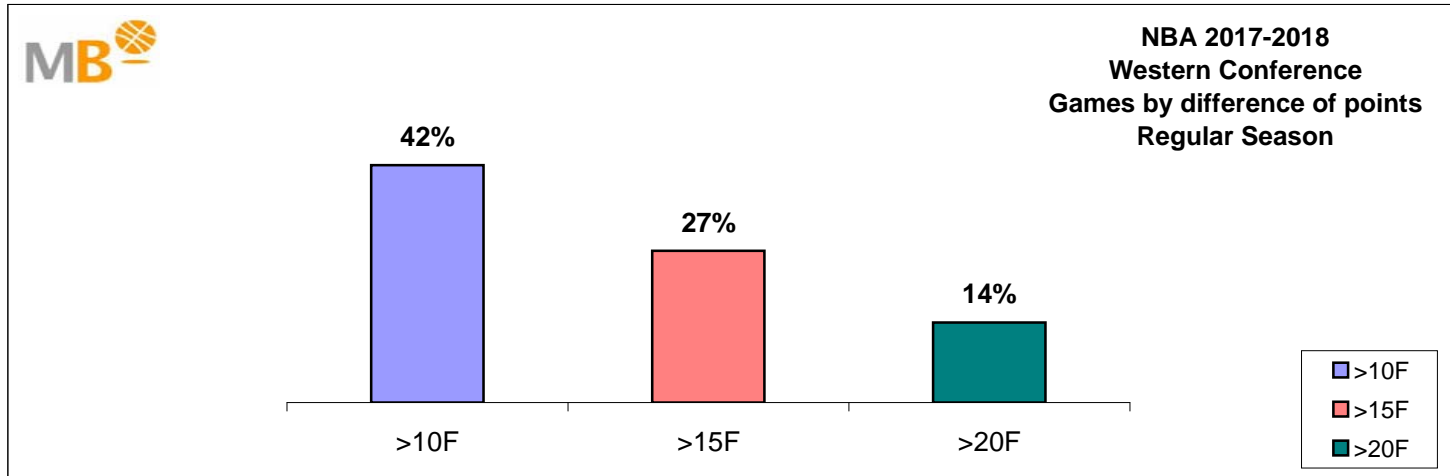

**NBA 2017-2018
Western Conference**

- >10 F Games finished with a difference of more than 10 points
- >15 F Games finished with a difference of more than 15 points
- >20 F Games finished with a difference of more than 20 points
- >3<11 F Games finished with a difference between 4 and 10 points
- <4 F Games finished with a difference of less than 4 points