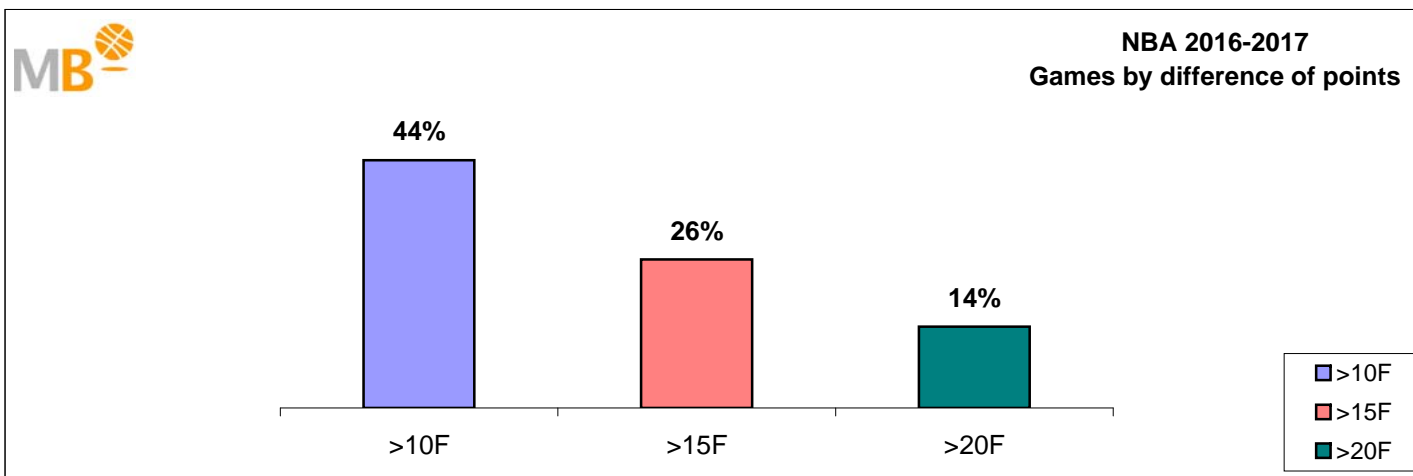

# NBA 2016-2017

- >10 F** Games finished with a difference of more than 10 points
- >15 F** Games finished with a difference of more than 15 points
- >20 F** Games finished with a difference of more than 20 points
- >3<11 F** Games finished with a difference between 4 and 10 points
- <4 F** Games finished with a difference of less than 4 points