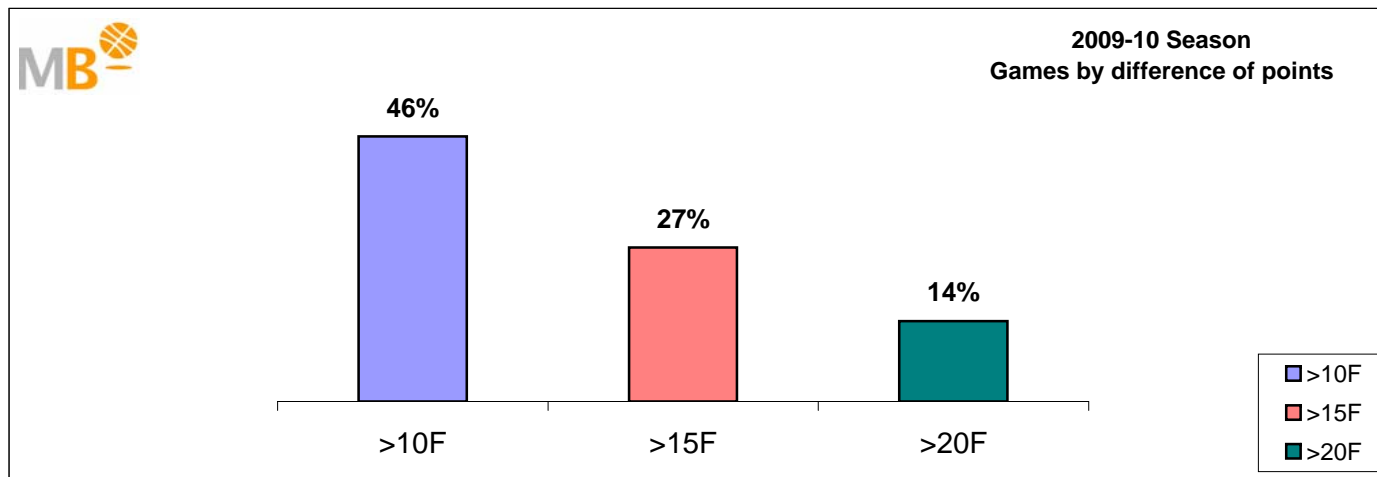

2009-10 Season

- >10 F Games finished with a difference of more than 10 points
- >15 F Games finished with a difference of more than 15 points
- >20 F Games finished with a difference of more than 20 points
- >3<11 F Games finished with a difference between 4 and 10 points
- <4 F Games finished with a difference of less than 4 points

Partidos: 1952

24-ene-10