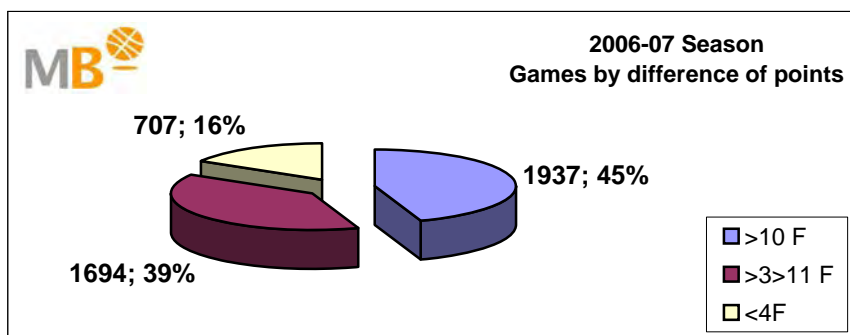

>10 F
>3>11 F
<4 F

Games finished with a difference of more than 10 points
Games finished with a difference between 4 and 10 points
Games finished with a difference of less than 4 points