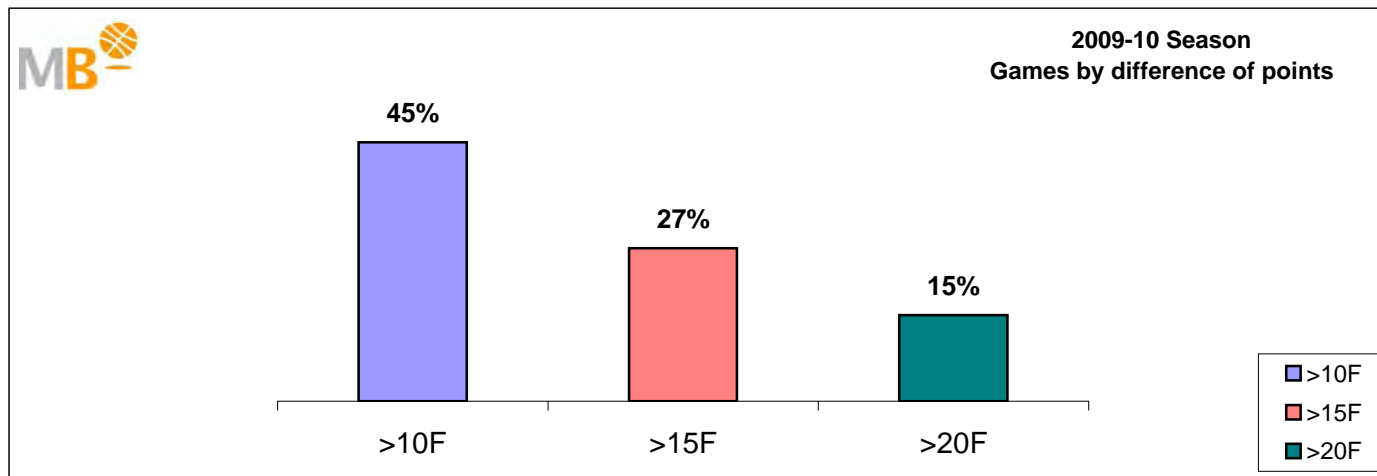

2009-10 Season

>10 F	Games finished with a difference of more than 10 points
>15 F	Games finished with a difference of more than 15 points
>20 F	Games finished with a difference of more than 20 points
>3<11 F	Games finished with a difference between 4 and 10 points
<4 F	Games finished with a difference of less than 4 points

Partidos: 4939

17-jun-10