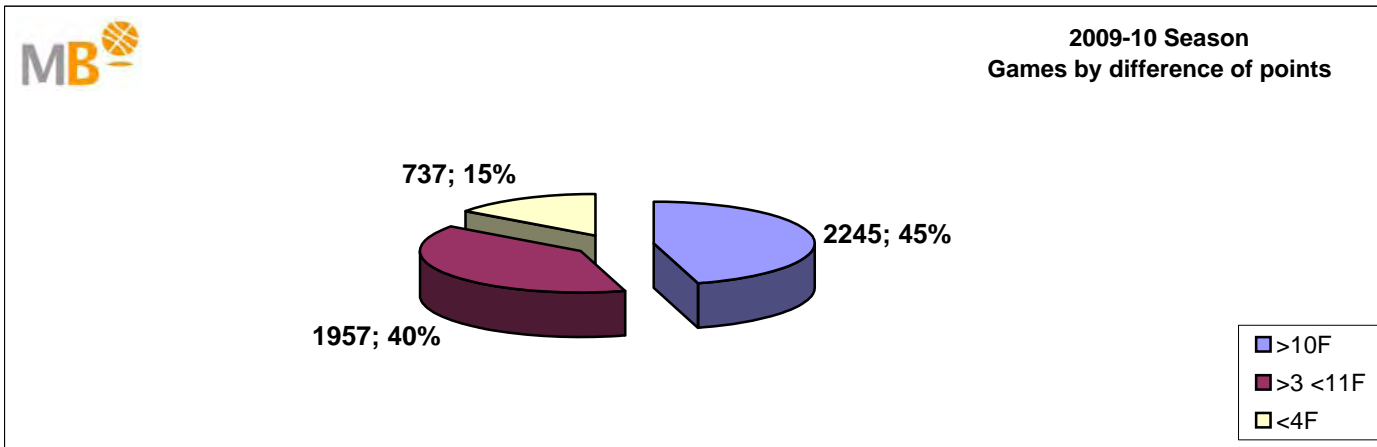

2009-10 Season

>10 F	Games finished with a difference of more than 10 points
>15 F	Games finished with a difference of more than 15 points
>20 F	Games finished with a difference of more than 20 points
>3<11 F	Games finished with a difference between 4 and 10 points
<4 F	Games finished with a difference of less than 4 points

Partidos: 4939

17-jun-10