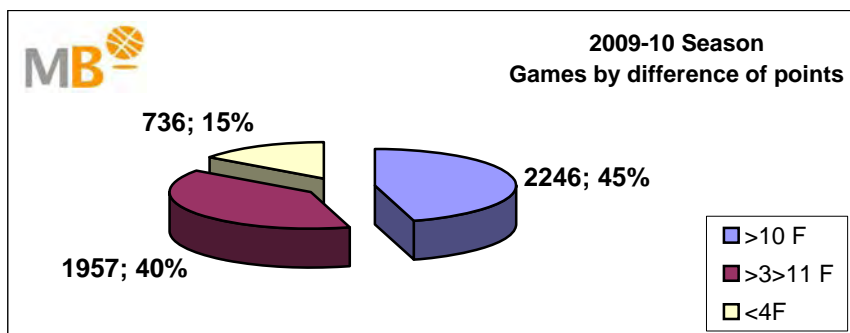

2009-10 Season

G^a	Competitions	>10 F	>3>11 F	<4 F
338	ACB	155	129	54
1800	FEB (M)	835	675	290
631	FEB (F)	305	248	78
344	EUROPA (M)	149	138	57
152	EUROPA (F)	88	49	15
1431	NBA	614	617	200
243	WNBA	100	101	42
4939	Games	2246	1957	736

4939

2008-09 Season

G^a	Competitions	>10 F	>3>11 F	<4 F
302	ACB	140	122	40
2051	FEB (M)	936	793	322
649	FEB (F)	347	200	102
369	EUROPA (M)	174	134	61
153	EUROPA (F)	70	60	23
1320	NBA	557	573	190
259	WNBA	99	132	28
5103	Games	2323	2014	766

5103