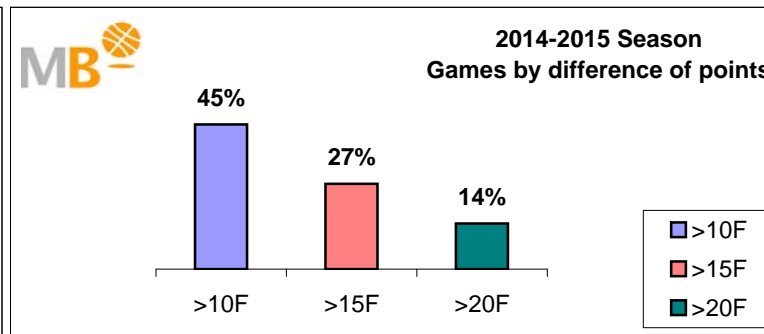

2014-2015 Season

Par.	Competitions	>10 F	>3>11 F	<4 F
338	ACB	160	130	48
1579	FEB (M)	718	596	265
430	FEB (W)	232	139	59
551	EUROPE (M)	220	222	109
105	EUROPE (W)	60	37	8
1429	NBA	616	604	209
239	WNBA 2014	96	103	40
4671	Games	2102	1831	738
		4671	46%	27%
			15%	

- >10 F Games finished with a difference of more than 10 points
- >15 F Games finished with a difference of more than 15 points
- >20 F Games finished with a difference of more than 20 points
- >3<11 F Games finished with a difference between 4 and 10 points
- <4 F Games finished with a difference of less than 4 points

FEB - Spanish Federation of Basketball (Men-Women) Spain
ACB - Basketball Clubs Association (Spain)
EUROPA - Euroleague / Eurocap (Men-Women)