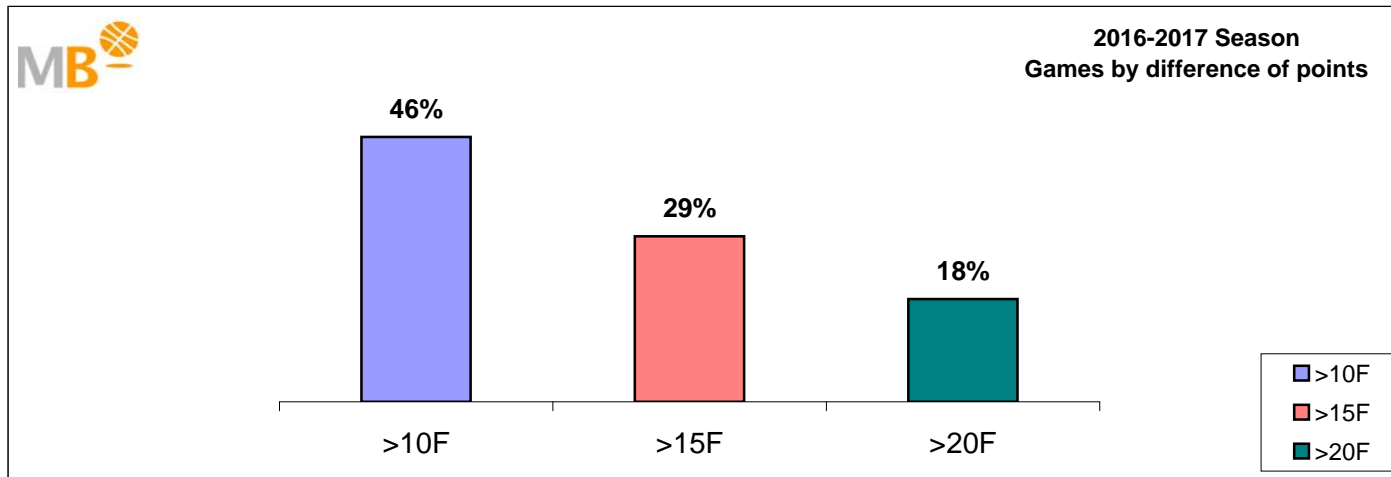

**2016-2017 Season**

- >10 F** Games finished with a difference of more than 10 points
- >15 F** Games finished with a difference of more than 15 points
- >20 F** Games finished with a difference of more than 20 points
- >3<11 F** Games finished with a difference between 4 and 10 points
- <4 F** Games finished with a difference of less than 4 points