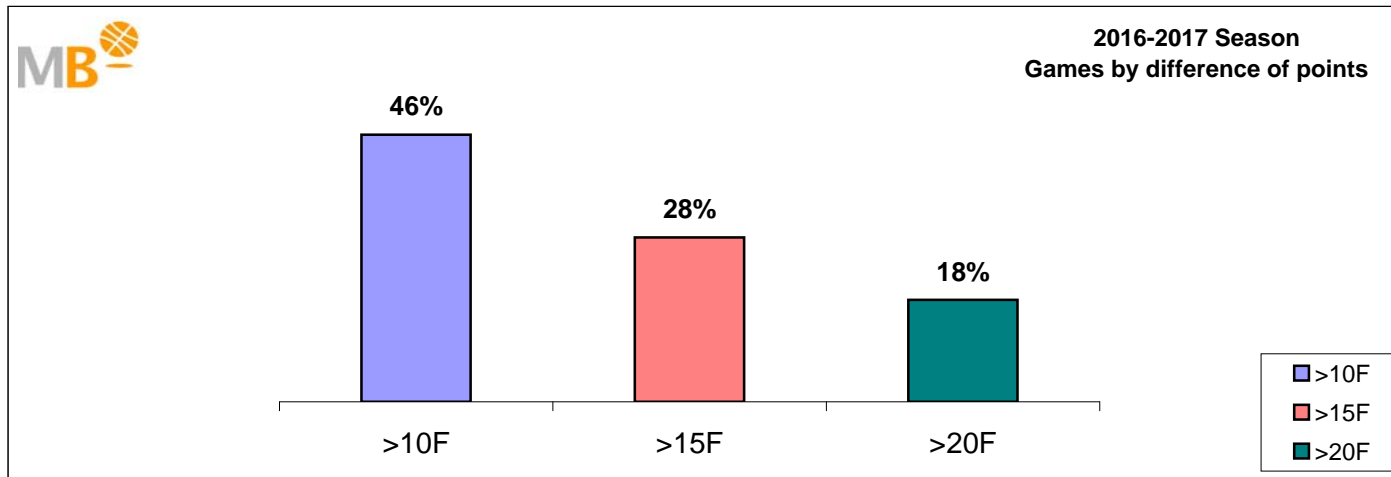

2016-2017 Season

- >10 F Games finished with a difference of more than 10 points
- >15 F Games finished with a difference of more than 15 points
- >20 F Games finished with a difference of more than 20 points
- >3<11 F Games finished with a difference between 4 and 10 points
- <4 F Games finished with a difference of less than 4 points