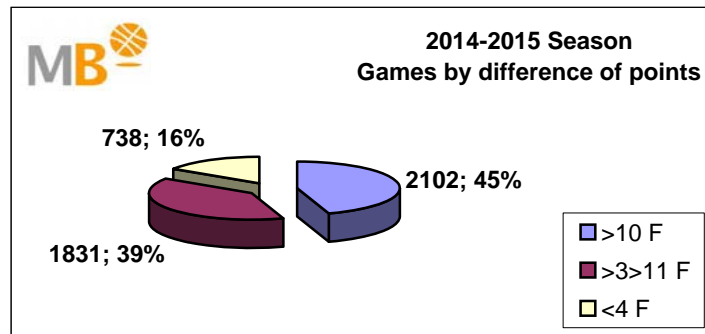

2014-2015 Season

Par.	Competitions	>10 F	>3>11 F	<4 F
338	ACB	160	130	48
1579	FEB (M)	718	596	265
430	FEB (W)	232	139	59
551	EUROPE (M)	220	222	109
105	EUROPE (W)	60	37	8
1429	NBA	616	604	209
239	WNBA 2014	96	103	40
4671	Games	2102	1831	738
		4671	46%	27%
			15%	

- >10 F Games finished with a difference of more than 10 points
- >15 F Games finished with a difference of more than 15 points
- >20 F Games finished with a difference of more than 20 points
- >3<11 F Games finished with a difference between 4 and 10 points
- <4 F Games finished with a difference of less than 4 points

FEB - Spanish Federation of Basketball (Men-Women) Spain
ACB - Basketball Clubs Association (Spain)
EUROPA - Euroleague / Eurocap (Men-Women)