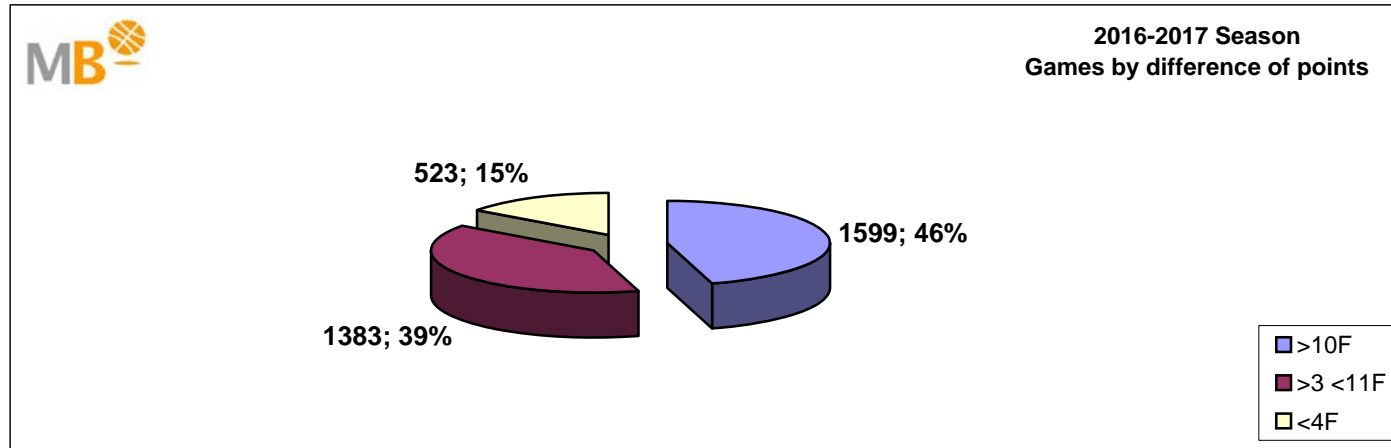

**2016-2017 Season**

- >10 F** Games finished with a difference of more than 10 points
- >15 F** Games finished with a difference of more than 15 points
- >20 F** Games finished with a difference of more than 20 points
- >3<11 F** Games finished with a difference between 4 and 10 points
- <4 F** Games finished with a difference of less than 4 points

**Games : 3505**  
**14-jun-17**