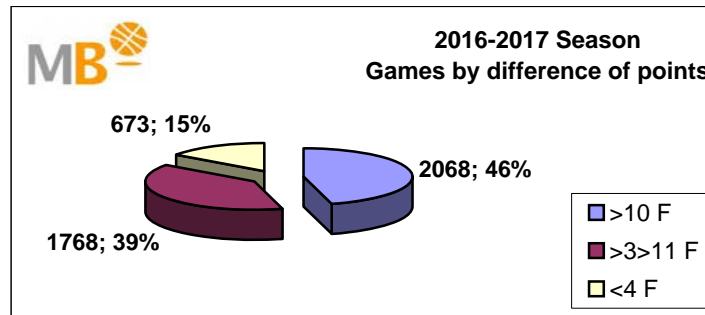

Games 2014-2017 Season

16-jun-17

2016-2017 Season

Par.	Competitions	>10 F	>3>11 F	<4 F
305	ACB	149	112	44
1451	FEB (M)	675	564	212
575	FEB (W)	292	193	90
405	EUROPE (M)	173	162	70
126	EUROPE (W)	60	50	16
1411	NBA	628	575	208
236	WNBA 2016	91	112	33
4509	Games	2068	1768	673
		4509