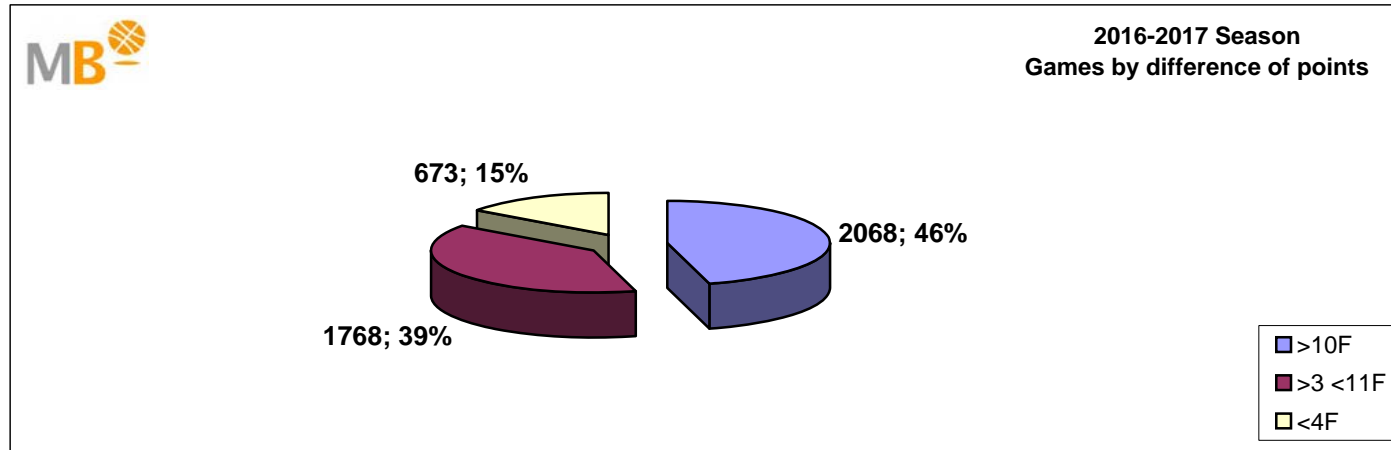

2016-2017 Season

- >10 F Games finished with a difference of more than 10 points
- >15 F Games finished with a difference of more than 15 points
- >20 F Games finished with a difference of more than 20 points
- >3<11 F Games finished with a difference between 4 and 10 points
- <4 F Games finished with a difference of less than 4 points