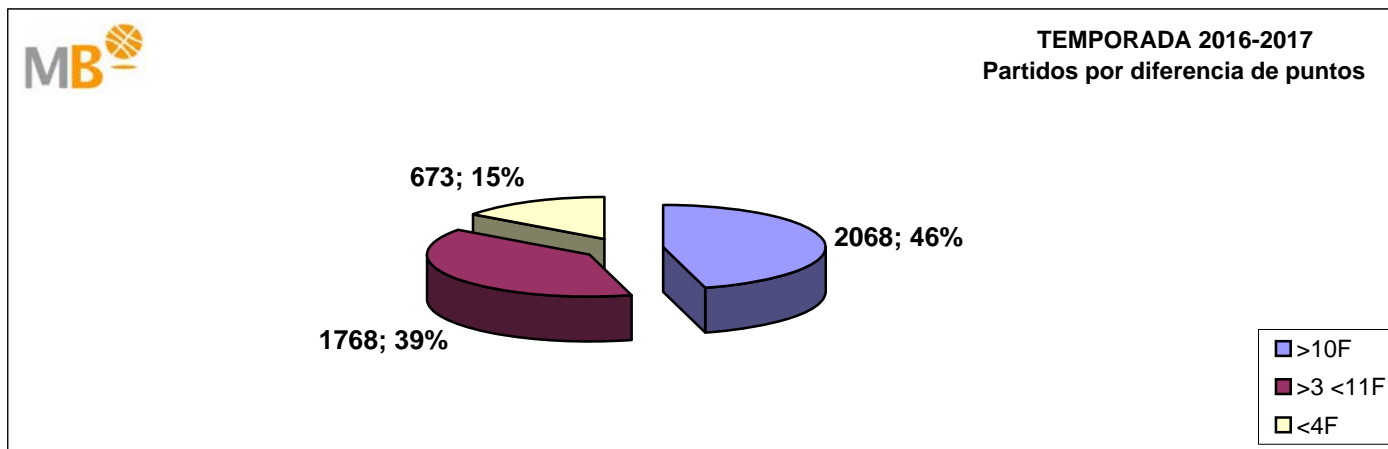

TEMPORADA 2016-2017

- **>10 F** Partidos finalizados con una diferencia de más de 10 puntos
- **>15 F** Partidos finalizados con una diferencia de más de 15 puntos
- **>20 F** Partidos finalizados con una diferencia de más de 20 puntos
- **>3<11 F** Partidos finalizados con una diferencia entre 4 y 10 puntos
- **<4 F** Partidos finalizados con una diferencia de menos de 4 puntos

Partidos: 4509

16-jun-17