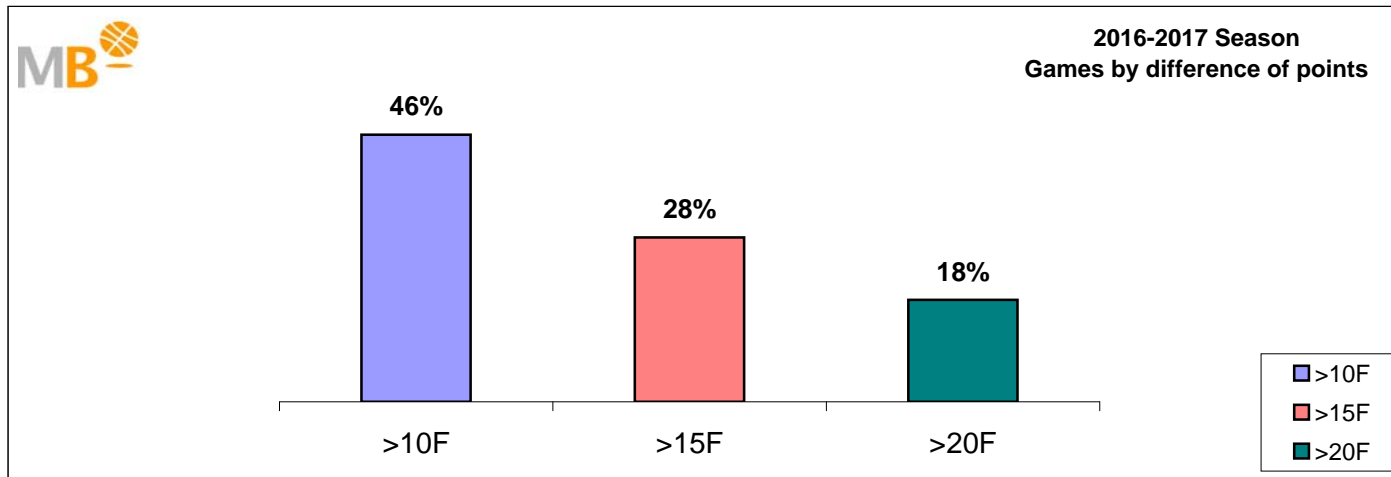

**2016-2017 Season**

- >10 F** Games finished with a difference of more than 10 points
- >15 F** Games finished with a difference of more than 15 points
- >20 F** Games finished with a difference of more than 20 points
- >3<11 F** Games finished with a difference between 4 and 10 points
- <4 F** Games finished with a difference of less than 4 points