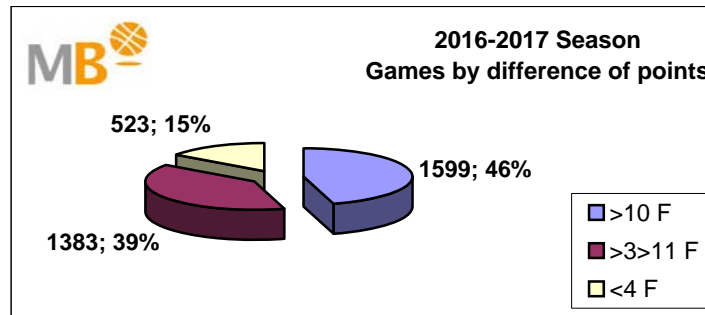

Games 2014-2017 Season

14-jun-17

2016-2017 Season

Par.	Competitions	>10 F	>3>11 F	<4 F
304	ACB	148	112	44
746	FEB (M)	348	288	110
403	FEB (W)	211	134	58
405	EUROPE (M)	173	162	70
0	EUROPE (W)			
1411	NBA	628	575	208
236	WNBA 2016	91	112	33
3505	Games	1599	1383	523
		3505