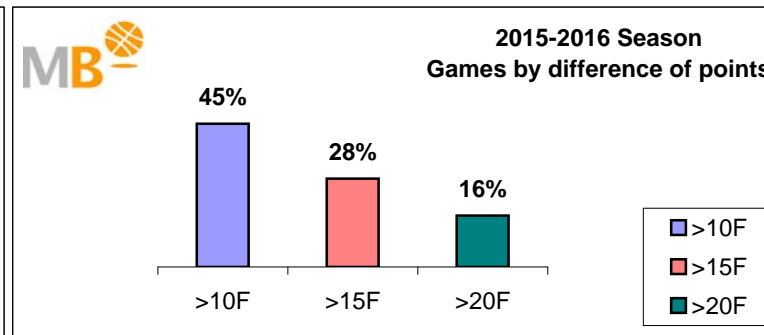

2015-2016 Season

Par.	Competitions	>10 F	>3>11 F	<4 F
339	ACB	153	142	44
1377	FEB (M)	632	566	179
561	FEB (W)	297	201	63
555	EUROPE (M)	248	223	84
109	EUROPE (W)	51	47	11
1425	NBA	626	591	208
239	WNBA 2015	102	98	39
4605	Games	2109	1868	628
		4605