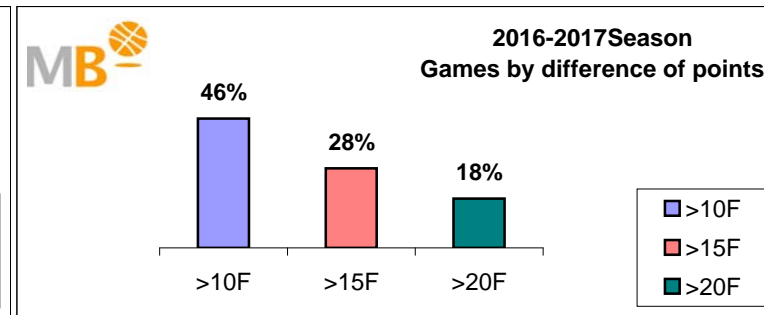

Games 2014-2017 Season

16-jun-17

2016-2017 Season

Par.	Competitions	>10 F	>3>11 F	<4 F
305	ACB	149	112	44
1451	FEB (M)	675	564	212
575	FEB (W)	292	193	90
405	EUROPE (M)	173	162	70
126	EUROPE (W)	60	50	16
1411	NBA	628	575	208
236	WNBA 2016	91	112	33
4509	Games	2068	1768	673
		4509