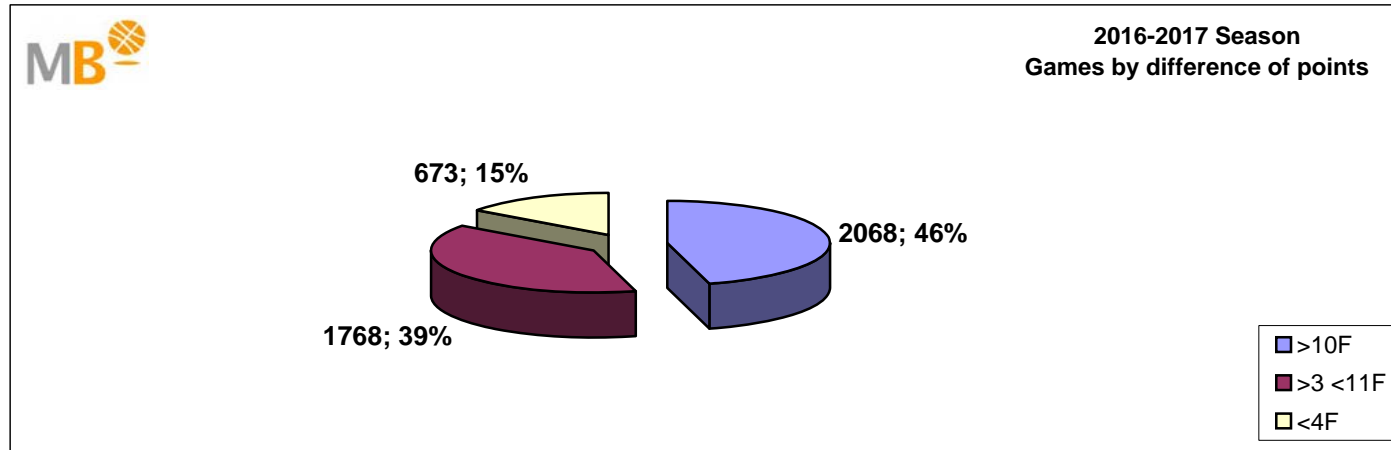

**2016-2017 Season**

- >10 F** Games finished with a difference of more than 10 points
- >15 F** Games finished with a difference of more than 15 points
- >20 F** Games finished with a difference of more than 20 points
- >3<11 F** Games finished with a difference between 4 and 10 points
- <4 F** Games finished with a difference of less than 4 points

**Games : 4509**  
**16-jun-17**