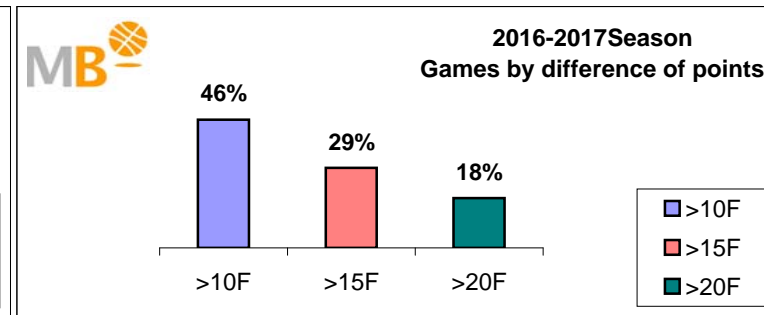

Games 2014-2017 Season

14-jun-17

2016-2017 Season

Par.	Competitions	>10 F	>3>11 F	<4 F
304	ACB	148	112	44
746	FEB (M)	348	288	110
403	FEB (W)	211	134	58
405	EUROPE (M)	173	162	70
0	EUROPE (W)			
1411	NBA	628	575	208
236	WNBA 2016	91	112	33
3505	Games	1599	1383	523
		3505