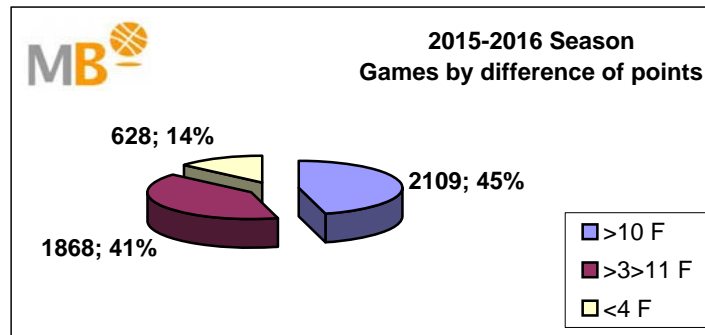

2015-2016 Season

Par.	Competitions	>10 F	>3>11 F	<4 F
339	ACB	153	142	44
1377	FEB (M)	632	566	179
561	FEB (W)	297	201	63
555	EUROPE (M)	248	223	84
109	EUROPE (W)	51	47	11
1425	NBA	626	591	208
239	WNBA 2015	102	98	39
4605	Games	2109	1868	628
		4605