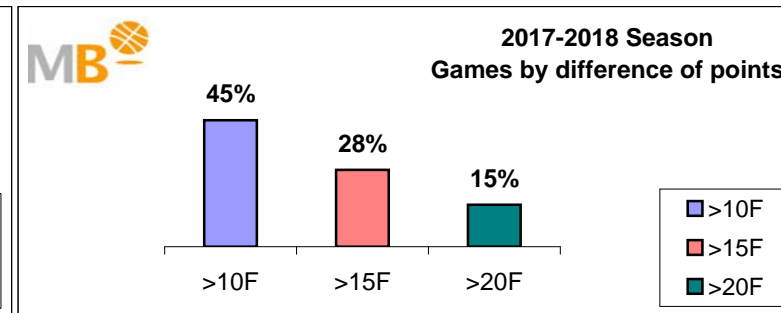

2017-2018 Season

- >10 F** Games finished with a difference of more than 10 points
- >15 F** Games finished with a difference of more than 15 points
- >20 F** Games finished with a difference of more than 20 points
- >3<11 F** Games finished with a difference between 4 and 10 points
- <4 F** Games finished with a difference of less than 4 points

Games : 3614

24-abr-18

Games 2015-2018 Season

24-abr-18

2017-2018 Season

Par.	Competitions	>10 F	>3>11 F	<4 F
270	ACB	115	108	47
832	FEB (M)	379	328	125
402	FEB (W)	213	148	41
434	EUROPE (M)	182	171	81
121	EUROPE (W)	61	46	14
1331	NBA	583	547	201
224	WNBA 2017	103	95	26
3614	Games	1636	1443	535
		3614		

2016-2017 Season

Par.	Competitions	>10 F	>3>11 F	<4 F
305	ACB	149	112	44
1971	FEB (M)	908	771	292
575	FEB (W)	292	193	90
405	EUROPE (M)	173	162	70
126	EUROPE (W)	60	50	16
1411	NBA	628	575	208
236	WNBA 2015	91	112	33
5029	Games	2301	1975	753
		5029		