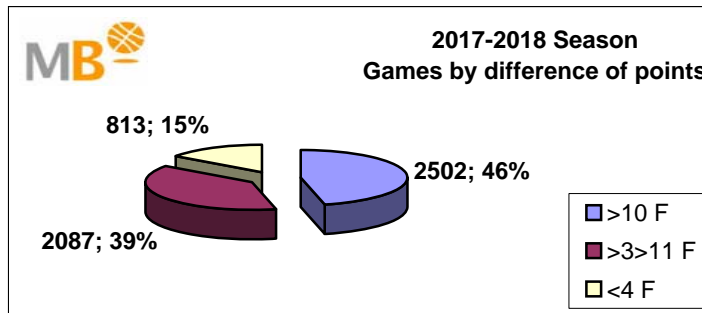

Games 2015-2018 Season

19-jun-18

2017-2018 Season

Par.	Competitions	>10 F	>3>11 F	<4 F
337	ACB	144	135	58
2274	FEB (M)	1047	864	363
577	FEB (W)	314	202	61
444	EUROPE (M)	182	179	83
168	EUROPE (W)	105	48	15
1378	NBA	607	564	207
224	WNBA 2017	103	95	26
5402	Games	2502	2087	813
		5402