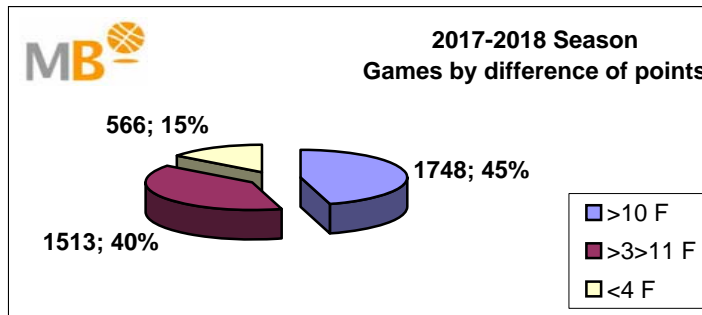

2017-2018 Season

- >10 F Games finished with a difference of more than 10 points
- >15 F Games finished with a difference of more than 15 points
- >20 F Games finished with a difference of more than 20 points
- >3<11 F Games finished with a difference between 4 and 10 points
- <4 F Games finished with a difference of less than 4 points

Games : 3827
13-jun-18

Games 2015-2018 Season

13-jun-18

2017-2018 Season

Par.	Competitions	>10 F	>3>11 F	<4 F
334	ACB	143	133	58
877	FEB (M)	395	346	136
402	FEB (W)	213	148	41
444	EUROPE (M)	182	179	83
168	EUROPE (W)	105	48	15
1378	NBA	607	564	207
224	WNBA 2017	103	95	26
3827	Games	1748	1513	566
		3827		

2016-2017 Season

Par.	Competitions	>10 F	>3>11 F	<4 F
305	ACB	149	112	44
1971	FEB (M)	908	771	292
575	FEB (W)	292	193	90
405	EUROPE (M)	173	162	70
126	EUROPE (W)	60	50	16
1411	NBA	628	575	208
236	WNBA 2015	91	112	33
5029	Games	2301	1975	753
		5029		