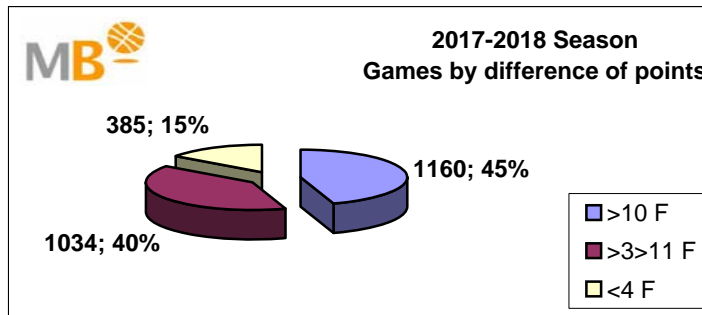

2017-2018 Season

- >10 F** Games finished with a difference of more than 10 points
- >15 F** Games finished with a difference of more than 15 points
- >20 F** Games finished with a difference of more than 20 points
- >3<11 F** Games finished with a difference between 4 and 10 points
- <4 F** Games finished with a difference of less than 4 points

Games : 2579

26-ene-18

Games 2015-2018 Season

26-ene-18

2017-2018 Season

Par.	Competitions	>10 F	>3>11 F	<4 F
165	ACB	65	72	28
687	FEB (M)	314	270	103
236	FEB (W)	128	86	22
320	EUROPE (M)	132	127	61
104	EUROPE (W)	51	39	14
843	NBA	367	345	131
224	WNBA 2017	103	95	26
2579	Games	1160	1034	385
		2579		

2016-2017 Season

Par.	Competitions	>10 F	>3>11 F	<4 F
305	ACB	149	112	44
1971	FEB (M)	908	771	292
575	FEB (W)	292	193	90
405	EUROPE (M)	173	162	70
126	EUROPE (W)	60	50	16
1411	NBA	628	575	208
236	WNBA 2015	91	112	33
5029	Games	2301	1975	753
		5029		