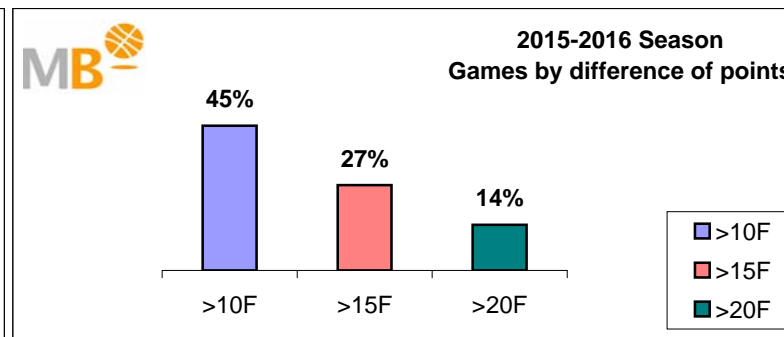

2015-2016 Season

Par.	Competitions	>10 F	>3>11 F	<4 F	
339	ACB	153	142	44	
1377	FEB (M)	632	566	179	
561	FEB (W)	297	201	63	
555	EUROPE (M)	248	223	84	
109	EUROPE (W)	51	47	11	
1425	NBA	626	591	208	
239	WNBA 2014	102	98	39	
4605	Games	2109	1868	628	
		4605	46%	27%	15%

- >10 F Games finished with a difference of more than 10 points
- >15 F Games finished with a difference of more than 15 points
- >20 F Games finished with a difference of more than 20 points
- >3<11 F Games finished with a difference between 4 and 10 points
- <4 F Games finished with a difference of less than 4 points

FEB - Spanish Federation of Basketball (Men-Women) Spain
ACB - Basketball Clubs Association (Spain)
EUROPA - Euroleague / Eurocap (Men-Women)