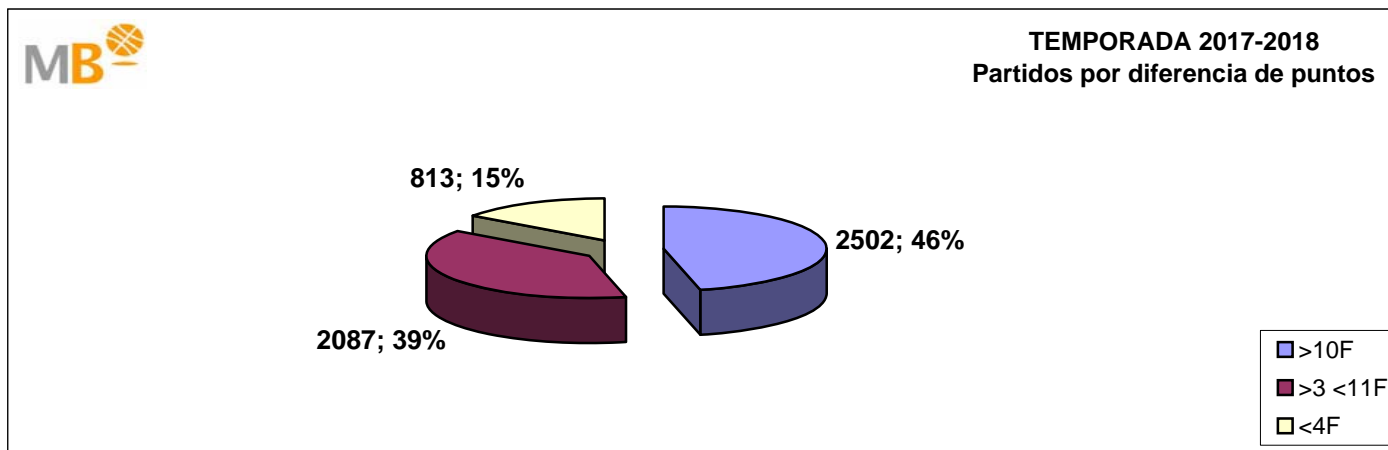

TEMPORADA 2017-2018

- >10 F Partidos finalizados con una diferencia de más de 10 puntos
- >15 F Partidos finalizados con una diferencia de más de 15 puntos
- >20 F Partidos finalizados con una diferencia de más de 20 puntos
- >3 < 11 F Partidos finalizados con una diferencia entre 4 y 10 puntos
- <4 F Partidos finalizados con una diferencia de menos de 4 puntos

Partidos: 5402

19-jun-18