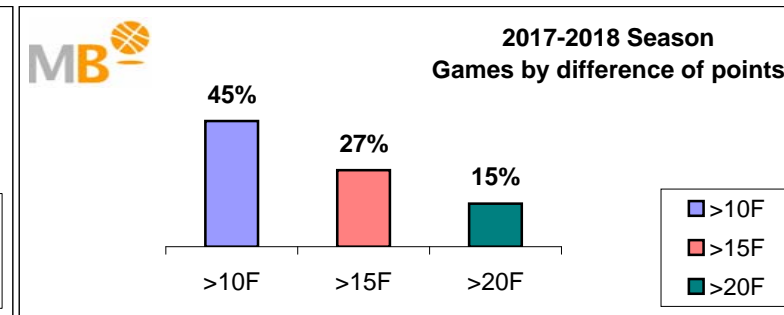

2017-2018 Season

- >10 F** Games finished with a difference of more than 10 points
- >15 F** Games finished with a difference of more than 15 points
- >20 F** Games finished with a difference of more than 20 points
- >3<11 F** Games finished with a difference between 4 and 10 points
- <4 F** Games finished with a difference of less than 4 points

Games : 2579

26-ene-18

Games 2015-2018 Season

26-ene-18

2017-2018 Season

Par.	Competitions	>10 F	>3>11 F	<4 F
165	ACB	65	72	28
687	FEB (M)	314	270	103
236	FEB (W)	128	86	22
320	EUROPE (M)	132	127	61
104	EUROPE (W)	51	39	14
843	NBA	367	345	131
224	WNBA 2017	103	95	26
2579	Games	1160	1034	385
		2579		

2016-2017 Season

Par.	Competitions	>10 F	>3>11 F	<4 F
305	ACB	149	112	44
1971	FEB (M)	908	771	292
575	FEB (W)	292	193	90
405	EUROPE (M)	173	162	70
126	EUROPE (W)	60	50	16
1411	NBA	628	575	208
236	WNBA 2015	91	112	33
5029	Games	2301	1975	753
		5029		