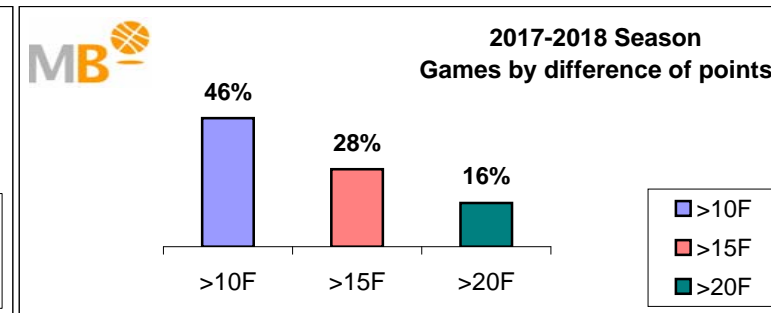

Games 2015-2018 Season

19-jun-18

2017-2018 Season

Par.	Competitions	>10 F	>3>11 F	<4 F
337	ACB	144	135	58
2274	FEB (M)	1047	864	363
577	FEB (W)	314	202	61
444	EUROPE (M)	182	179	83
168	EUROPE (W)	105	48	15
1378	NBA	607	564	207
224	WNBA 2017	103	95	26
5402	Games	2502	2087	813
		5402