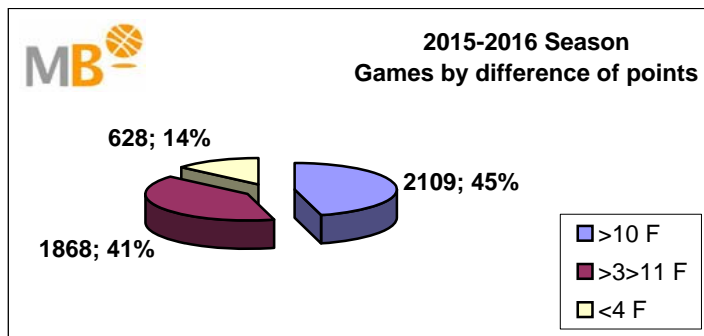

2015-2016 Season

Par.	Competitions	>10 F	>3>11 F	<4 F
339	ACB	153	142	44
1377	FEB (M)	632	566	179
561	FEB (W)	297	201	63
555	EUROPE (M)	248	223	84
109	EUROPE (W)	51	47	11
1425	NBA	626	591	208
239	WNBA 2014	102	98	39
4605	Games	2109	1868	628
		4605	46%	27%
			15%	

- >10 F Games finished with a difference of more than 10 points
- >15 F Games finished with a difference of more than 15 points
- >20 F Games finished with a difference of more than 20 points
- >3<11 F Games finished with a difference between 4 and 10 points
- <4 F Games finished with a difference of less than 4 points

FEB - Spanish Federation of Basketball (Men-Women) Spain
ACB - Basketball Clubs Association (Spain)
EUROPA - Euroleague / Eurocap (Men-Women)