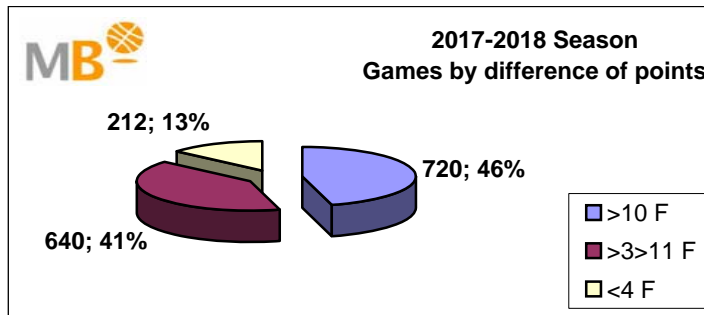

Games 2015-2018 Season

26-nov-17

2017-2018 Season

Par.	Competitions	>10 F	>3>11 F	<4 F
83	ACB	29	39	15
533	FEB (M)	247	212	74
189	FEB (W)	98	71	20
136	EUROPE (M)	53	60	23
40	EUROPE (W)	18	15	7
367	NBA	172	148	47
224	WNBA 2017	103	95	26
1572	Games	720	640	212
		1572