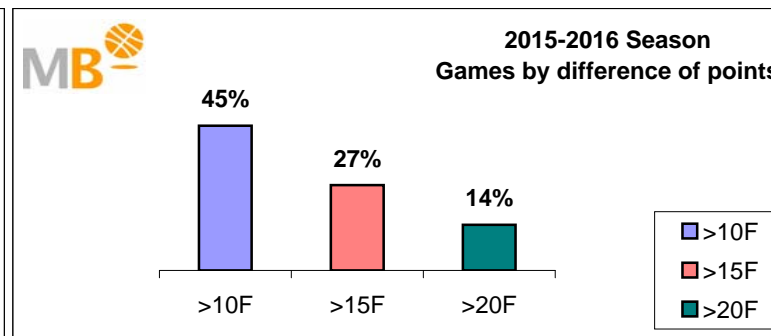

2015-2016 Season

Par.	Competitions	>10 F	>3>11 F	<4 F	
339	ACB	153	142	44	
1377	FEB (M)	632	566	179	
561	FEB (W)	297	201	63	
555	EUROPE (M)	248	223	84	
109	EUROPE (W)	51	47	11	
1425	NBA	626	591	208	
239	WNBA 2014	102	98	39	
4605	Games	2109	1868	628	
		4605	46%	27%	15%

- >10 F Games finished with a difference of more than 10 points
- >15 F Games finished with a difference of more than 15 points
- >20 F Games finished with a difference of more than 20 points
- >3<11 F Games finished with a difference between 4 and 10 points
- <4 F Games finished with a difference of less than 4 points

FEB - Spanish Federation of Basketball (Men-Women) Spain
ACB - Basketball Clubs Association (Spain)
EUROPA - Euroleague / Eurocap (Men-Women)