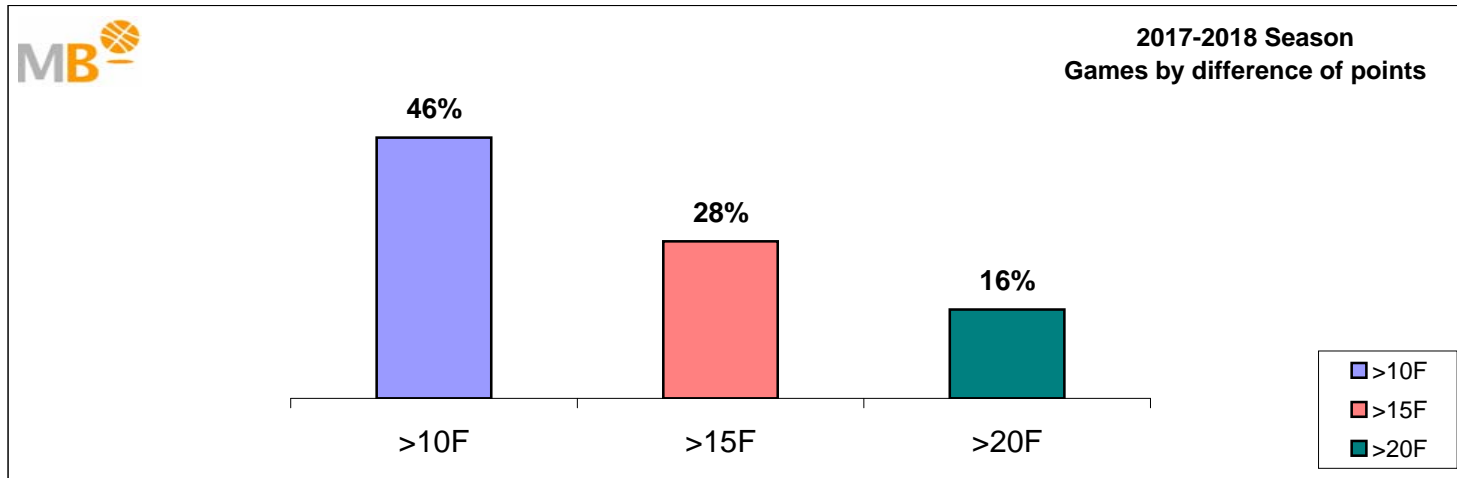

**2017-2018 Season**

- >10 F Games finished with a difference of more than 10 points
- >15 F Games finished with a difference of more than 15 points
- >20 F Games finished with a difference of more than 20 points
- >3<11 F Games finished with a difference between 4 and 10 points
- <4 F Games finished with a difference of less than 4 points