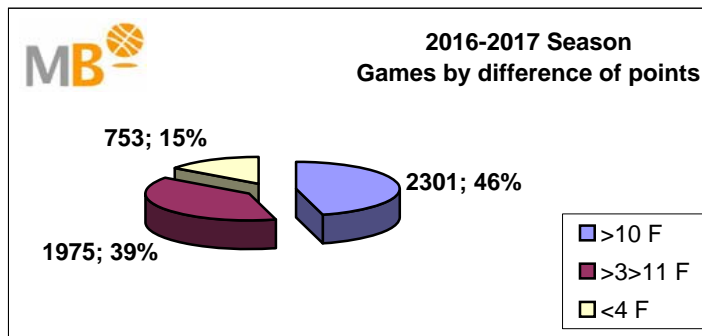

# Games 2015-2018 Season

19-jun-18

## 2017-2018 Season

Par.	Competitions	>10 F	>3>11 F	<4 F
337	ACB	144	135	58
2274	FEB (M)	1047	864	363
577	FEB (W)	314	202	61
444	EUROPE (M)	182	179	83
168	EUROPE (W)	105	48	15
1378	NBA	607	564	207
224	WNBA 2017	103	95	26
<b>5402</b>	<b>Games</b>	<b>2502</b>	<b>2087</b>	<b>813</b>
		<b>5402</b>		