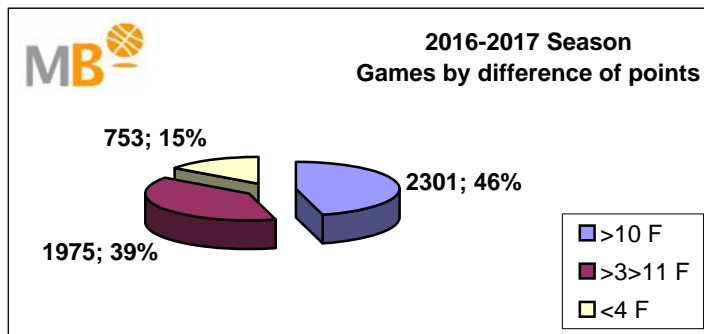

2016-2017 Season

Par.	Competitions	>10 F	>3>11 F	<4 F
305	ACB	149	112	44
1971	FEB (M)	908	771	292
575	FEB (W)	292	193	90
405	EUROPE (M)	173	162	70
126	EUROPE (W)	60	50	16
1411	NBA	628	575	208
236	WNBA 2015	91	112	33
5029	Games	2301	1975	753
		5029