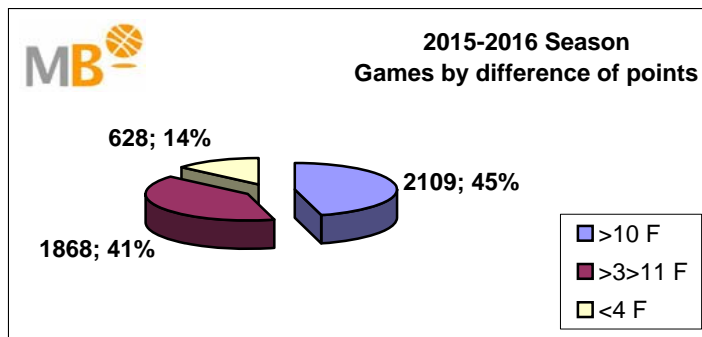

2015-2016 Season

Par.	Competitions	>10 F	>3>11 F	<4 F	
339	ACB	153	142	44	
1377	FEB (M)	632	566	179	
561	FEB (W)	297	201	63	
555	EUROPE (M)	248	223	84	
109	EUROPE (W)	51	47	11	
1425	NBA	626	591	208	
239	WNBA 2014	102	98	39	
4605	Games	2109	1868	628	
		4605	46%	27%	15%

- >10 F Games finished with a difference of more than 10 points
- >15 F Games finished with a difference of more than 15 points
- >20 F Games finished with a difference of more than 20 points
- >3<11 F Games finished with a difference between 4 and 10 points
- <4 F Games finished with a difference of less than 4 points

FEB - Spanish Federation of Basketball (Men-Women) Spain
ACB - Basketball Clubs Association (Spain)
EUROPA - Euroleague / Eurocap (Men-Women)