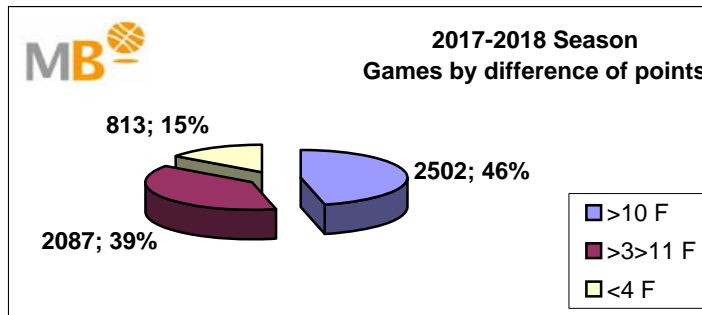

2017-2018 Season

- >10 F Games finished with a difference of more than 10 points
- >15 F Games finished with a difference of more than 15 points
- >20 F Games finished with a difference of more than 20 points
- >3<11 F Games finished with a difference between 4 and 10 points
- <4 F Games finished with a difference of less than 4 points

Games : 5402
19-jun-18

Games 2015-2018 Season

19-jun-18

2017-2018 Season

Par.	Competitions	>10 F	>3>11 F	<4 F
337	ACB	144	135	58
2274	FEB (M)	1047	864	363
577	FEB (W)	314	202	61
444	EUROPE (M)	182	179	83
168	EUROPE (W)	105	48	15
1378	NBA	607	564	207
224	WNBA 2017	103	95	26
5402	Games	2502	2087	813
		5402		