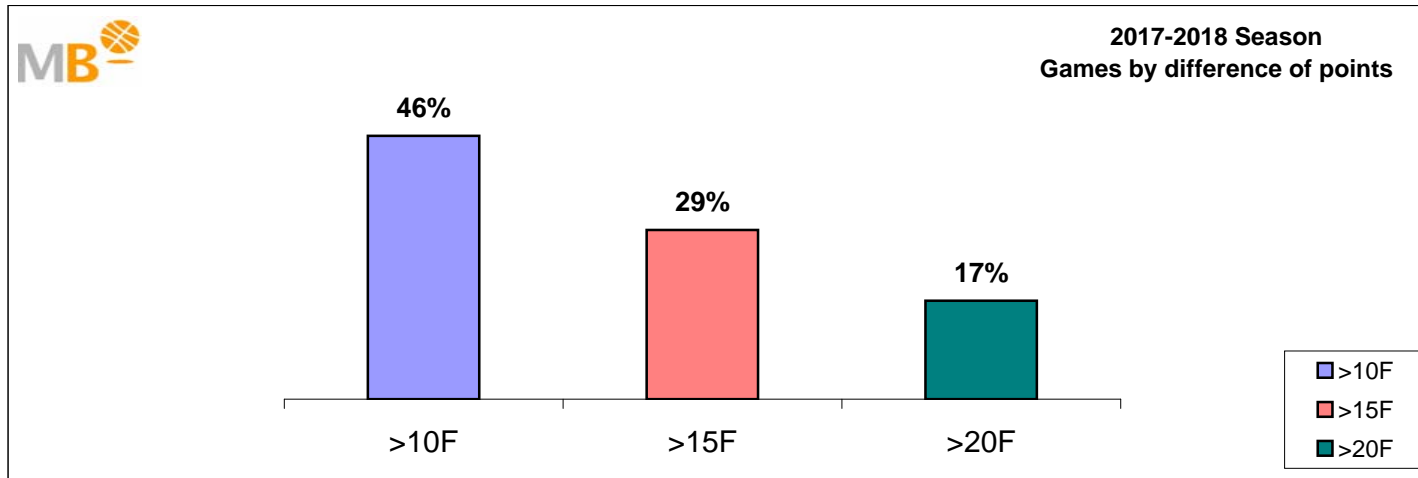

**2017-2018 Season**

- >10 F** Games finished with a difference of more than 10 points
- >15 F** Games finished with a difference of more than 15 points
- >20 F** Games finished with a difference of more than 20 points
- >3<11 F** Games finished with a difference between 4 and 10 points
- <4 F** Games finished with a difference of less than 4 points