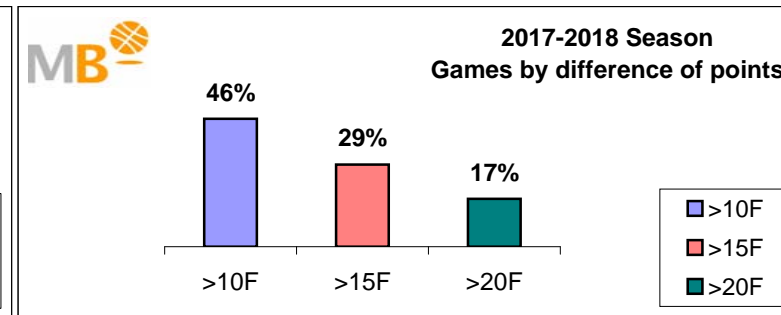

Games 2015-2018 Season

26-nov-17

2017-2018 Season

Par.	Competitions	>10 F	>3>11 F	<4 F
83	ACB	29	39	15
533	FEB (M)	247	212	74
189	FEB (W)	98	71	20
136	EUROPE (M)	53	60	23
40	EUROPE (W)	18	15	7
367	NBA	172	148	47
224	WNBA 2017	103	95	26
1572	Games	720	640	212
		1572