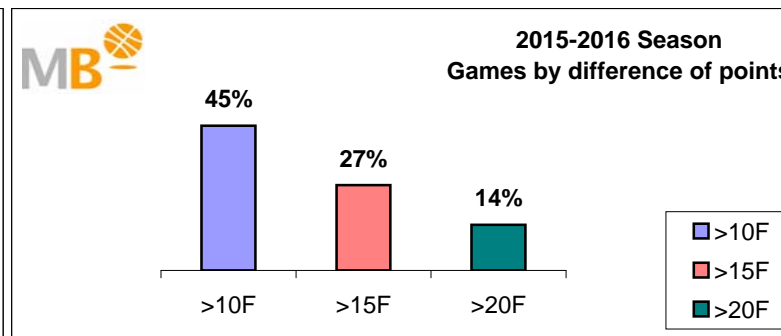

2015-2016 Season

Par.	Competitions	>10 F	>3>11 F	<4 F
339	ACB	153	142	44
1377	FEB (M)	632	566	179
561	FEB (W)	297	201	63
555	EUROPE (M)	248	223	84
109	EUROPE (W)	51	47	11
1425	NBA	626	591	208
239	WNBA 2014	102	98	39
4605	Games	2109	1868	628
		4605	46%	27%
			15%	

- >10 F Games finished with a difference of more than 10 points
- >15 F Games finished with a difference of more than 15 points
- >20 F Games finished with a difference of more than 20 points
- >3<11 F Games finished with a difference between 4 and 10 points
- <4 F Games finished with a difference of less than 4 points

FEB - Spanish Federation of Basketball (Men-Women) Spain
ACB - Basketball Clubs Association (Spain)
EUROPA - Euroleague / Eurocap (Men-Women)