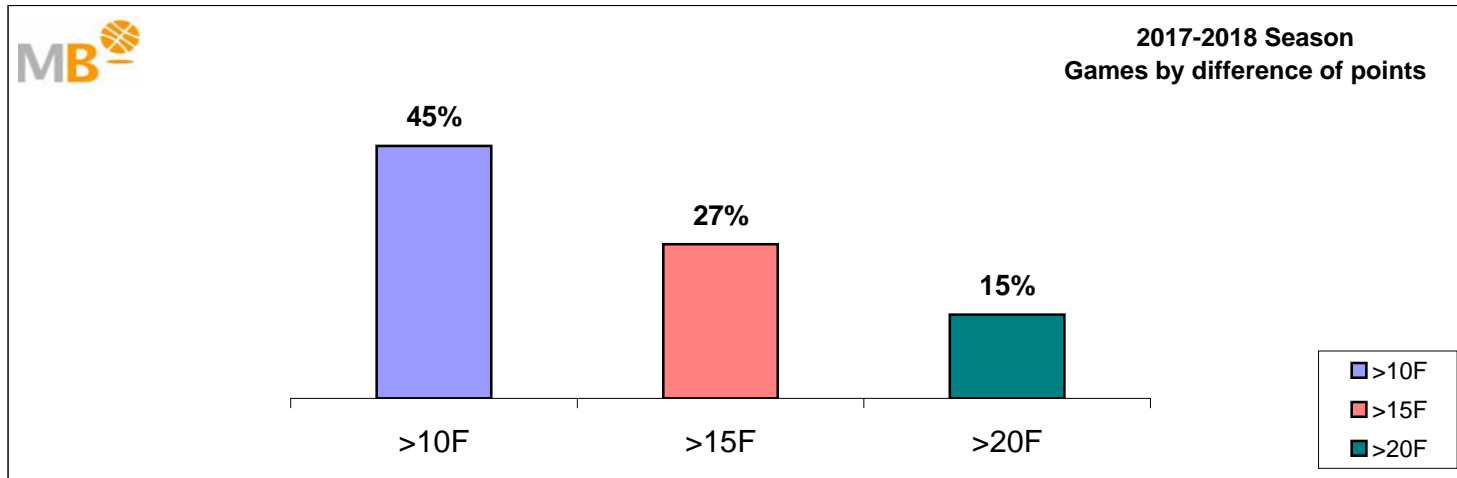

2017-2018 Season

- >10 F Games finished with a difference of more than 10 points
- >15 F Games finished with a difference of more than 15 points
- >20 F Games finished with a difference of more than 20 points
- >3<11 F Games finished with a difference between 4 and 10 points
- <4 F Games finished with a difference of less than 4 points