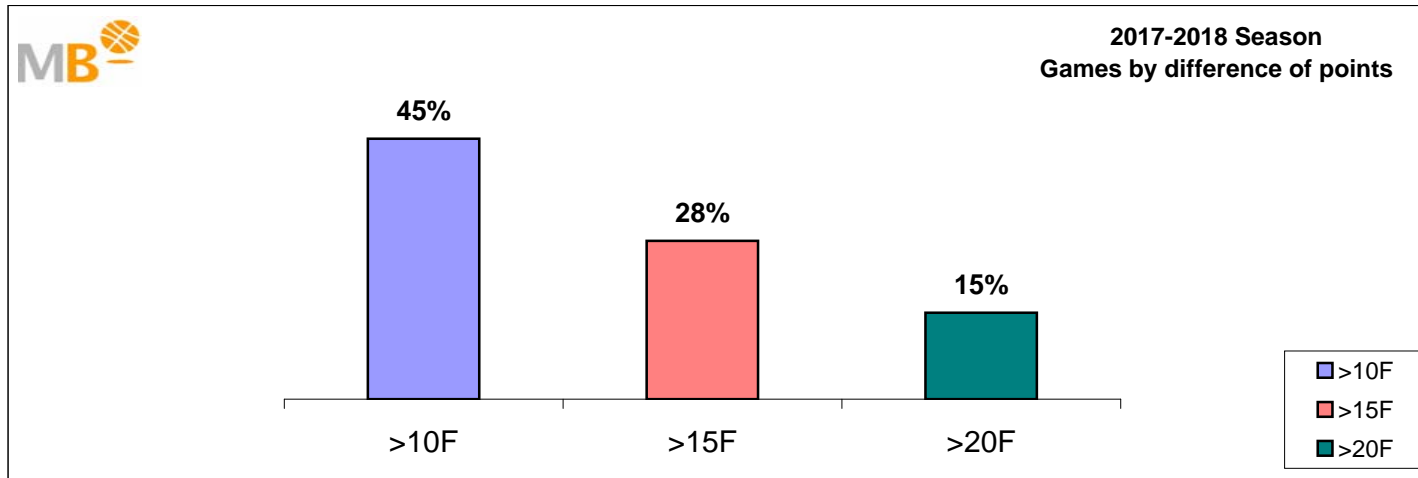

2017-2018 Season

- >10 F** Games finished with a difference of more than 10 points
- >15 F** Games finished with a difference of more than 15 points
- >20 F** Games finished with a difference of more than 20 points
- >3<11 F** Games finished with a difference between 4 and 10 points
- <4 F** Games finished with a difference of less than 4 points