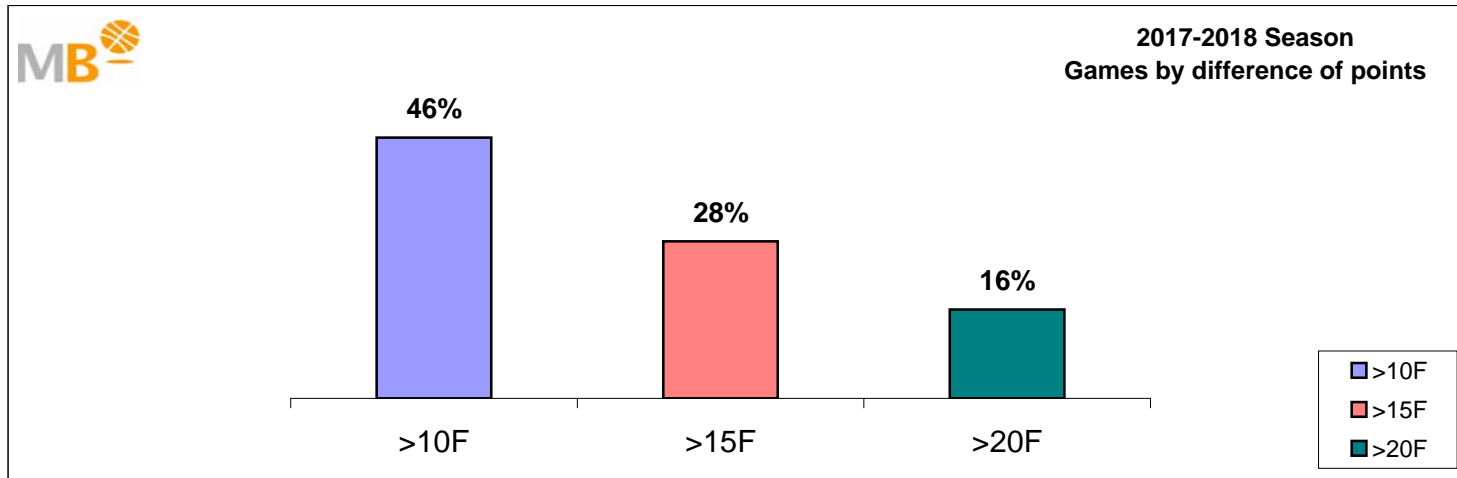

2017-2018 Season

- >10 F Games finished with a difference of more than 10 points
- >15 F Games finished with a difference of more than 15 points
- >20 F Games finished with a difference of more than 20 points
- >3<11 F Games finished with a difference between 4 and 10 points
- <4 F Games finished with a difference of less than 4 points