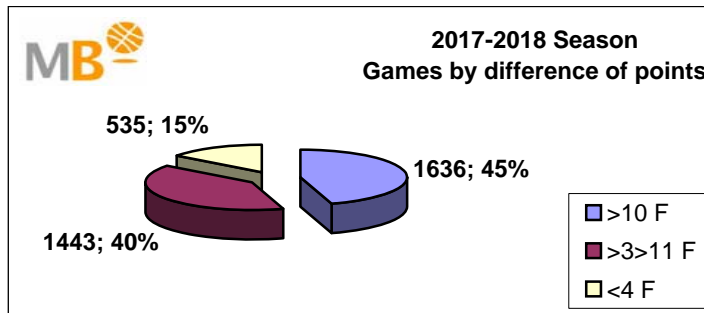

2017-2018 Season

- >10 F** Games finished with a difference of more than 10 points
- >15 F** Games finished with a difference of more than 15 points
- >20 F** Games finished with a difference of more than 20 points
- >3<11 F** Games finished with a difference between 4 and 10 points
- <4 F** Games finished with a difference of less than 4 points

Games : 3614

24-abr-18

Games 2015-2018 Season

24-abr-18

2017-2018 Season

Par.	Competitions	>10 F	>3>11 F	<4 F
270	ACB	115	108	47
832	FEB (M)	379	328	125
402	FEB (W)	213	148	41
434	EUROPE (M)	182	171	81
121	EUROPE (W)	61	46	14
1331	NBA	583	547	201
224	WNBA 2017	103	95	26
3614	Games	1636	1443	535
		3614		

2016-2017 Season

Par.	Competitions	>10 F	>3>11 F	<4 F
305	ACB	149	112	44
1971	FEB (M)	908	771	292
575	FEB (W)	292	193	90
405	EUROPE (M)	173	162	70
126	EUROPE (W)	60	50	16
1411	NBA	628	575	208
236	WNBA 2015	91	112	33
5029	Games	2301	1975	753
		5029		