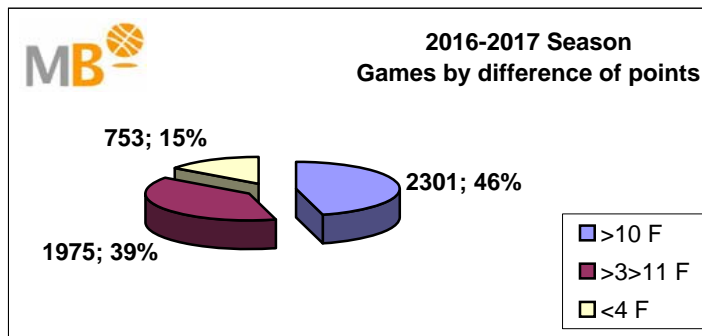

2016-2017 Season

Par.	Competitions	>10 F	>3>11 F	<4 F
305	ACB	149	112	44
1971	FEB (M)	908	771	292
575	FEB (W)	292	193	90
405	EUROPE (M)	173	162	70
126	EUROPE (W)	60	50	16
1411	NBA	628	575	208
236	WNBA 2015	91	112	33
5029	Games	2301	1975	753
		5029