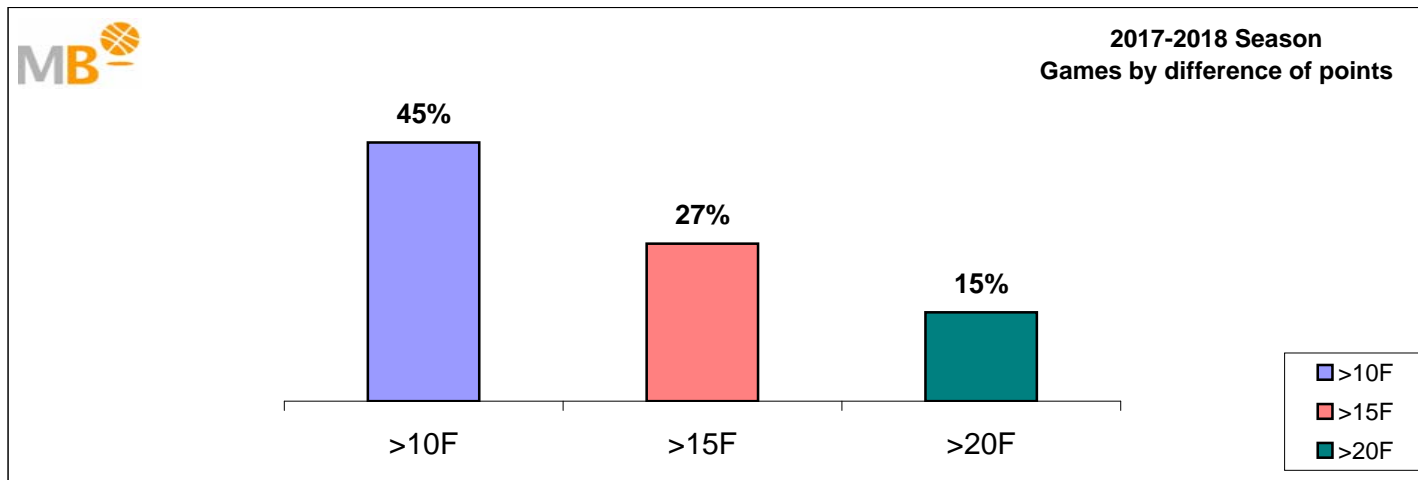

2017-2018 Season

- >10 F** Games finished with a difference of more than 10 points
- >15 F** Games finished with a difference of more than 15 points
- >20 F** Games finished with a difference of more than 20 points
- >3<11 F** Games finished with a difference between 4 and 10 points
- <4 F** Games finished with a difference of less than 4 points