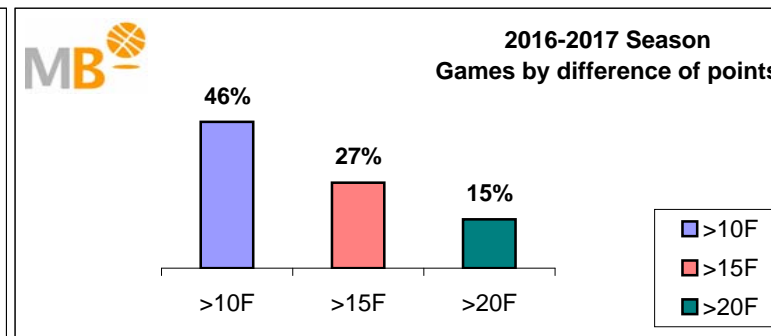

2016-2017 Season

Par.	Competitions	>10 F	>3>11 F	<4 F
305	ACB	149	112	44
1971	FEB (M)	908	771	292
575	FEB (W)	292	193	90
405	EUROPE (M)	173	162	70
126	EUROPE (W)	60	50	16
1411	NBA	628	575	208
236	WNBA 2015	91	112	33
5029	Games	2301	1975	753
		5029