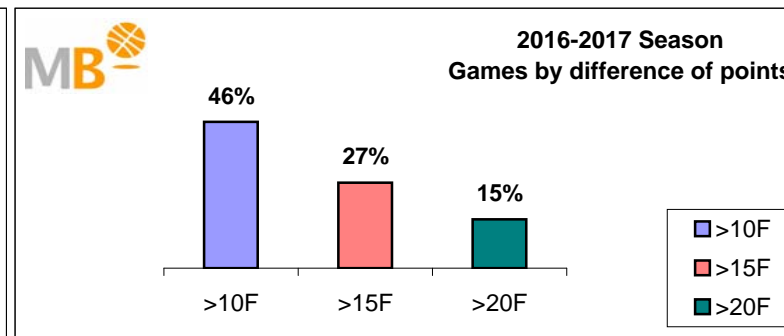

2016-2017 Season

Par.	Competitions	>10 F	>3>11 F	<4 F
305	ACB	149	112	44
1971	FEB (M)	908	771	292
575	FEB (W)	292	193	90
405	EUROPE (M)	173	162	70
126	EUROPE (W)	60	50	16
1411	NBA	628	575	208
236	WNBA 2015	91	112	33
5029	Games	2301	1975	753
		5029