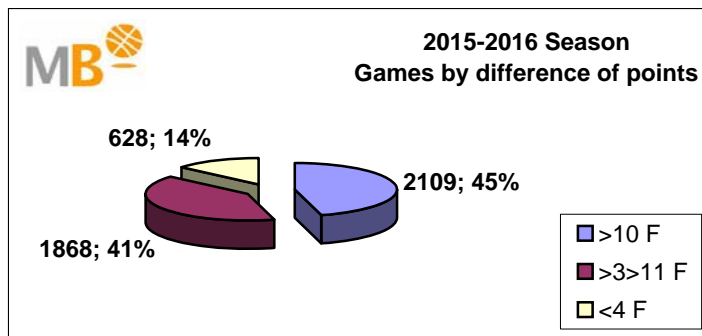

2015-2016 Season

Par.	Competitions	>10 F	>3>11 F	<4 F	
339	ACB	153	142	44	
1377	FEB (M)	632	566	179	
561	FEB (W)	297	201	63	
555	EUROPE (M)	248	223	84	
109	EUROPE (W)	51	47	11	
1425	NBA	626	591	208	
239	WNBA 2014	102	98	39	
4605	Games	2109	1868	628	
		4605	46%	27%	15%

- >10 F Games finished with a difference of more than 10 points
- >15 F Games finished with a difference of more than 15 points
- >20 F Games finished with a difference of more than 20 points
- >3<11 F Games finished with a difference between 4 and 10 points
- <4 F Games finished with a difference of less than 4 points

FEB - Spanish Federation of Basketball (Men-Women) Spain
ACB - Basketball Clubs Association (Spain)
EUROPA - Euroleague / Eurocap (Men-Women)