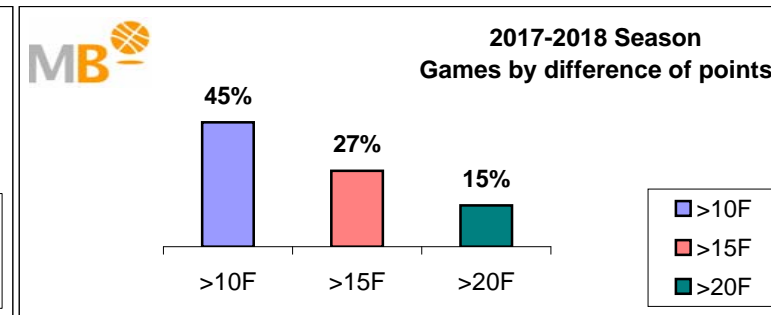

2017-2018 Season

- >10 F Games finished with a difference of more than 10 points
- >15 F Games finished with a difference of more than 15 points
- >20 F Games finished with a difference of more than 20 points
- >3<11 F Games finished with a difference between 4 and 10 points
- <4 F Games finished with a difference of less than 4 points

Games : 3827
13-jun-18

Games 2015-2018 Season

13-jun-18

2017-2018 Season

Par.	Competitions	>10 F	>3>11 F	<4 F
334	ACB	143	133	58
877	FEB (M)	395	346	136
402	FEB (W)	213	148	41
444	EUROPE (M)	182	179	83
168	EUROPE (W)	105	48	15
1378	NBA	607	564	207
224	WNBA 2017	103	95	26
3827	Games	1748	1513	566
		3827		