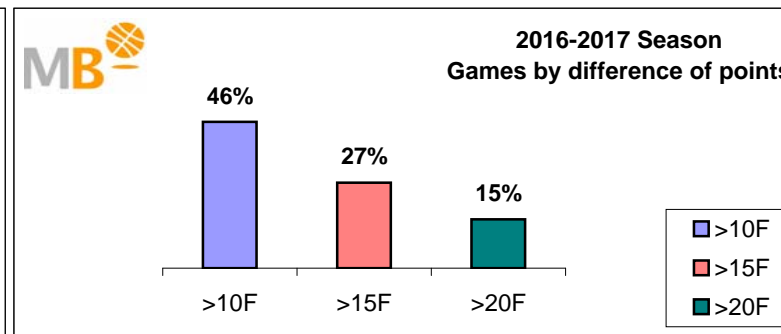

2016-2017 Season

Par.	Competitions	>10 F	>3>11 F	<4 F
305	ACB	149	112	44
1971	FEB (M)	908	771	292
575	FEB (W)	292	193	90
405	EUROPE (M)	173	162	70
126	EUROPE (W)	60	50	16
1411	NBA	628	575	208
236	WNBA 2015	91	112	33
5029	Games	2301	1975	753
		5029