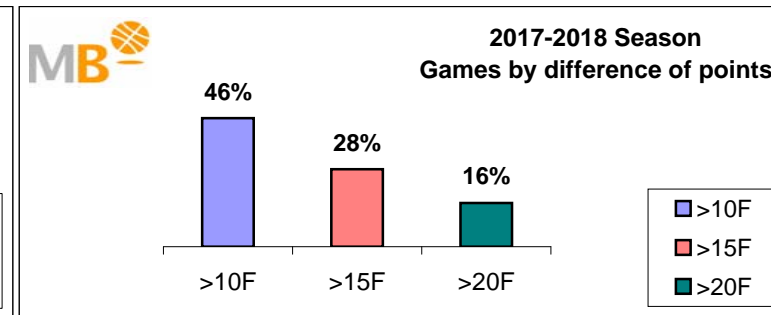

2017-2018 Season

- >10 F Games finished with a difference of more than 10 points
- >15 F Games finished with a difference of more than 15 points
- >20 F Games finished with a difference of more than 20 points
- >3<11 F Games finished with a difference between 4 and 10 points
- <4 F Games finished with a difference of less than 4 points

Games : 5402
19-jun-18

Games 2015-2018 Season

19-jun-18

2017-2018 Season

Par.	Competitions	>10 F	>3>11 F	<4 F
337	ACB	144	135	58
2274	FEB (M)	1047	864	363
577	FEB (W)	314	202	61
444	EUROPE (M)	182	179	83
168	EUROPE (W)	105	48	15
1378	NBA	607	564	207
224	WNBA 2017	103	95	26
5402	Games	2502	2087	813
		5402		